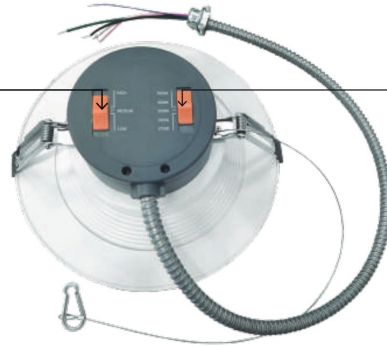

Available size: 6", 8", 10"

FEATURES

- High luminous efficacy, up to 100LM/W
- High quality Aluminium shell with frosted PC diffuser
- Color removable trim available (sold separately): Brushed nickel, Black, Bronze

SPECIFICATION

- Model: 8CMCT30LR05
- Size: 8inch
- Wattage: 32W-42W-52W
- Lumens: 3550Lm-4436Lm-5006Lm
- Voltage: 120-277V
- Power Frequency: 50/60Hz
- Power Factor: >0.9
- 5CCT: 2700K/3000K/3500K/4000K/5000K
- CRI: 90
- Beam Angle: 100°
- Material: AL+PC
- Lifespan: ≥50,000hours
- Operating Temp: (-4°F~ 113°F) -20~45°C
- Dimmable: 0-10V dimming
- Rating: Suitable for Wet Locations
- Warranty: 5 year limited

ENERGY SAVINGS

80% more energy savings than halogen lamps.

LISTING

ETL Listed. Energy Star. FCC.Title24.

Product View

Selectable wattage

6inch:12W-17W-22W
8inch:17W-24W-30W
32W-42W-52W
10inch:22W-30W-38W

Selectable CCT

2700K, 3000K, 3500K, 4000K, 5000K

DIMENSION

Size	Hole Size
8Inch	8 5/64" (205mm)

RECOMMENDED DIMMER

LUTRON	LEGRAND
RMJS-8T-DV-B Diva DVSTV MS-Z101-WH DVSTV-WH	RH4FBL3PW

**TRIM RING REPLACEMENT
(SOLD SEPARATELY)**