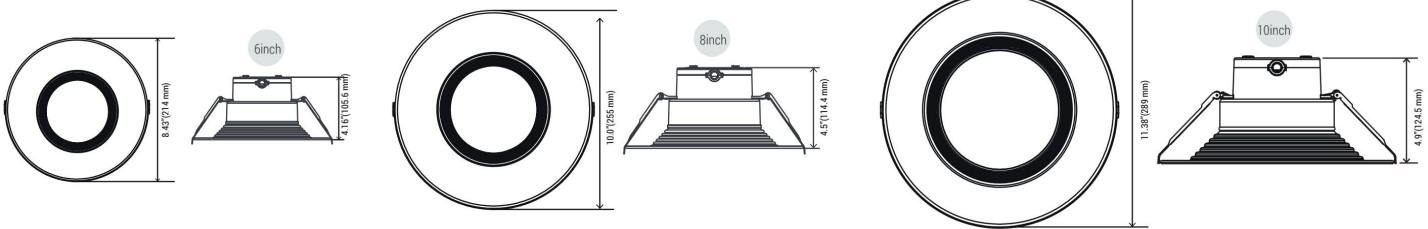

Available size: 6", 8", 10"

FEATURES

- High luminous efficacy, up to 100LM/W
- High quality Aluminium shell with frosted PC diffuser
- Color removable trim available (sold separately): Brushed nickel, Black, Bronze

SPECIFICATION

- Model: 8CMCT30LR05
- Size: 8inch
- Wattage: 32W-42W-52W
- Lumens: 3550Lm-4436Lm-5006Lm
- Voltage: 120-277V
- Power Frequency: 50/60Hz
- Power Factor: >0.9
- 5CCT: 2700K/3000K/3500K/4000K/5000K
- CRI: 90
- Beam Angle: 100°
- Material: AL+PC
- Lifespan: ≥50,000hours
- Operating Temp: (-4°F~ 113°F) -20~45°C
- Dimmable: 0-10V dimming
- Rating: Suitable for Wet Locations
- Warranty: 5 year limited

ENERGY SAVINGS

80% more energy savings than halogen lamps.

LISTING

ETL Listed. Energy Star. FCC.Title24.

Product View

Selectable wattage

6inch:12W-17W-22W
8inch:17W-24W-30W
32W-42W-52W
10inch:22W-30W-38W

Selectable CCT

2700K, 3000K, 3500K, 4000K, 5000K

DIMENSION

Size	Hole Size
8Inch	8 5/64" (205mm)

RECOMMENDED DIMMER

LUTRON	LEGRAND
RMJS-8T-DV-B Diva DVSTV MS-Z101-WH DVSTV-WH	RH4FBL3PW

**TRIM RING REPLACEMENT
(SOLD SEPARATELY)**