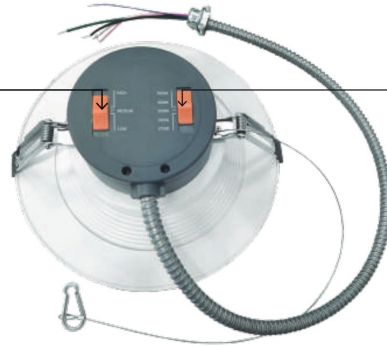

## FEATURES

- High luminous efficacy, up to 100LM/W
- High quality Aluminium shell with frosted PC diffuser
- Color removable trim available (sold separately): Brushed nickel, Black, Bronze

## LISTING

ETL Listed. Energy Star. FCC.Title24.

**Product View**

**Selectable wattage**

6inch:12W-17W-22W  
8inch:17W-24W-30W  
32W-42W-52W  
10inch:22W-30W-38W

**Selectable CCT**

2700K, 3000K, 3500K, 4000K, 5000K

**DIMENSION**

| Size  | Hole Size       |
|-------|-----------------|
| 8Inch | 8 5/64" (205mm) |

**RECOMMENDED DIMMER**

| LUTRON   | LEGRAND   |
|--|-----------|
| RMJS-8T-DV-B<br>Diva DVSTV<br>MS-Z101-WH<br>DVSTV-WH | RH4FBL3PW |