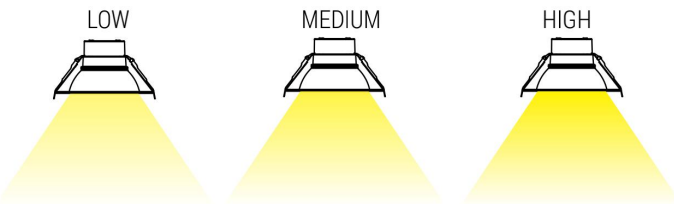

LIGHTING SCHEMATIC

ACCESSORIES