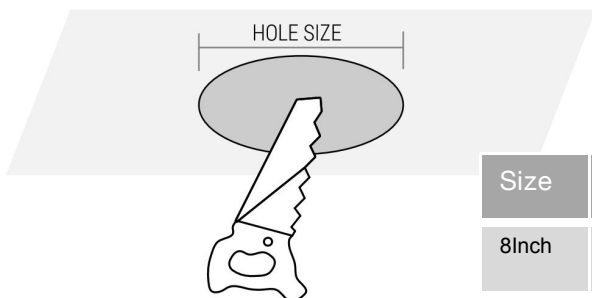

Available size: 6", 8", 10"

FEATURES

- High luminous efficacy, up to 100LM/W
- High quality Aluminium shell with frosted PC diffuser
- Deep smooth trim design, make sure light more perfect, no glare

INSTALLATION

2700K
3000K
3500K
4000K
5000K

LIGHTING SCHEMATIC

ACCESSORIES

Hole cutout card

Wire nuts

DIMENSION

Size	Hole Size
8Inch	8 5/64" (205mm)

RECOMMENDED DIMMER