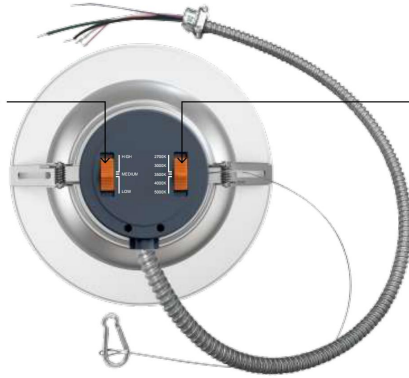

Available size: 6", 8", 10"

FEATURES

- High luminous efficacy, up to 100LM/W
- High quality Aluminium shell with frosted PC diffuser
- Deep smooth trim design, make sure light more perfect, no glare

INSTALLATION

SPECIFICATION

- Model: 8CMCT24HR05
- Size: 8inch
- Wattage: 12W-18W-24W
- Lumens: 2336Lm-2992Lm-3422Lm
- Voltage: 120-277V
- Power Frequency: 50/60Hz
- 5CCT: 2700K/3000K/3500K/4000K/5000K
- CRI: 90
- Beam Angle: 90°
- Material: AL+PC
- Lifespan: ≥50,000hours
- Operating Temp: (-4°F~ 122°F) -20~40°C
- Dimmable: 0-10V dimming
- Rating: Suitable for Wet Locations
- Warranty: 5 year limited

ENERGY SAVINGS

80% more energy savings than halogen lamps.

LISTING

ETL Listed. FCC.

Product View

Selectable wattage

6inch: 10W-14W-19W
8inch: 12W-18W-24W
10inch: 22W-28W-33W

Selectable CCT

2700K
3000K
3500K
4000K
5000K

LIGHTING SCHEMATIC

ACCESSORIES

Hole cutout card

Wire nuts

DIMENSION

Size	Hole Size
8Inch	8 5/64" (205mm)

RECOMMENDED DIMMER