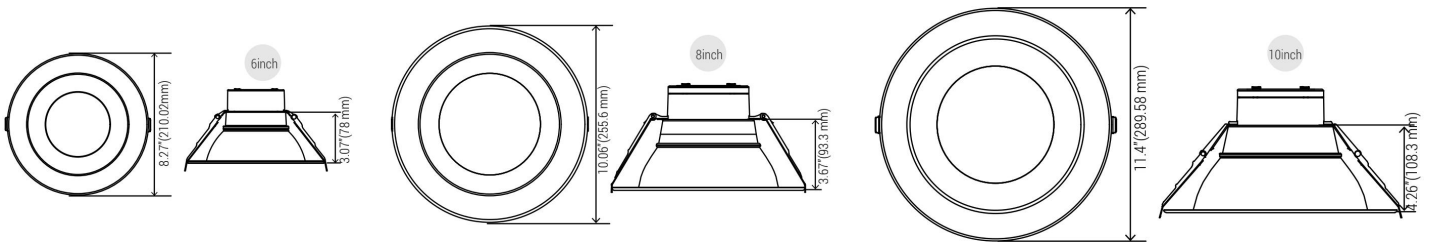

Available size: 6", 8", 10"

FEATURES

- High luminous efficacy, up to 100LM/W
- High quality Aluminium shell with frosted PC diffuser
- Deep smooth trim design, make sure light more perfect, no glare

INSTALLATION

2700K
3000K
3500K
4000K
5000K

LIGHTING SCHEMATIC

ACCESSORIES

Hole cutout card

Wire nuts

DIMENSION

Size	Hole Size
8Inch	8 5/64" (205mm)

RECOMMENDED DIMMER