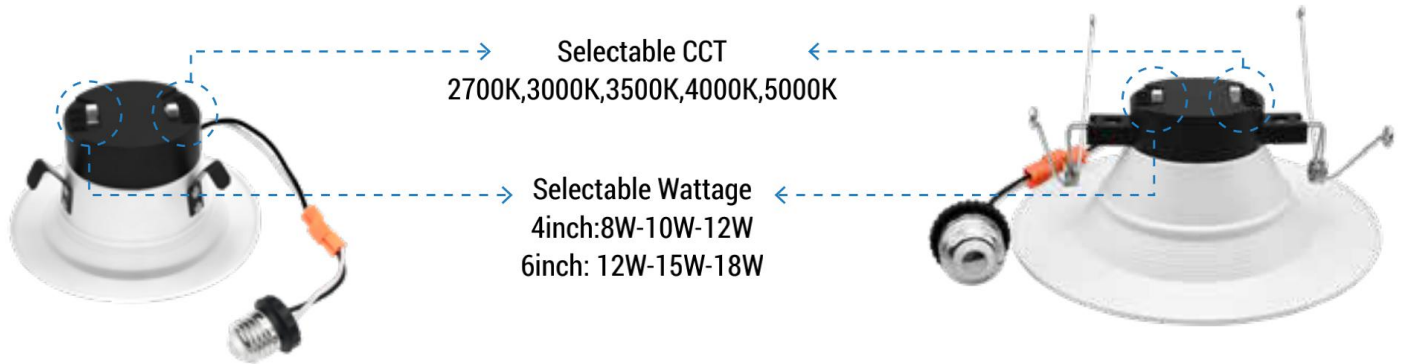

Product View