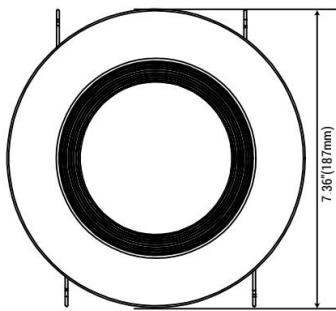

## SPECIFICATION

- Model: 6HVCTLR05WH18W
- Size: 6inch
- Wattage: 18W
- Lumens: 1056lm/1176lm/1303lm/1339lm/1187lm
- Voltage: 120V
- Power Frequency: 60Hz
- Power Factor: >0.9
- 5CCT: 2700K/3000K/3500K/4000K/5000K
- CRI: 90
- Beam Angle: 100°
- Material: PS+AL
- Lifespan: ≥50,000hours
- Operating Temp: (-4°F~ 113°F) -20~45°C
- Dimmable: Triac Dimming
- Rating: Suitable for Damp Locations
- Warranty: 5 year limited

## LISTING

ETL Listed. Energy Star. Title24.

**Product View**

**DIMENSION**

**RECOMMENDED DIMMER**

| LUTRON         |               |              |             | LEVITON |                            |
|----------------|---------------|--------------|-------------|---------|----------------------------|
| TG-600PR-WH    | TGCL-153PH-LA | SCL-153PH-WH | RNL06       | 6672    | PD-6WCL<br>MACL-153M//MA-R |
| S-600PR-WH     | SLV-600P-AL   | GT-600P      | MSCL-OP153M | 6674    |                            |
| CTCL-153PDH-WH | DV-600PR-WH   | DVCL-153P    | IPL06       | DSL06   |                            |