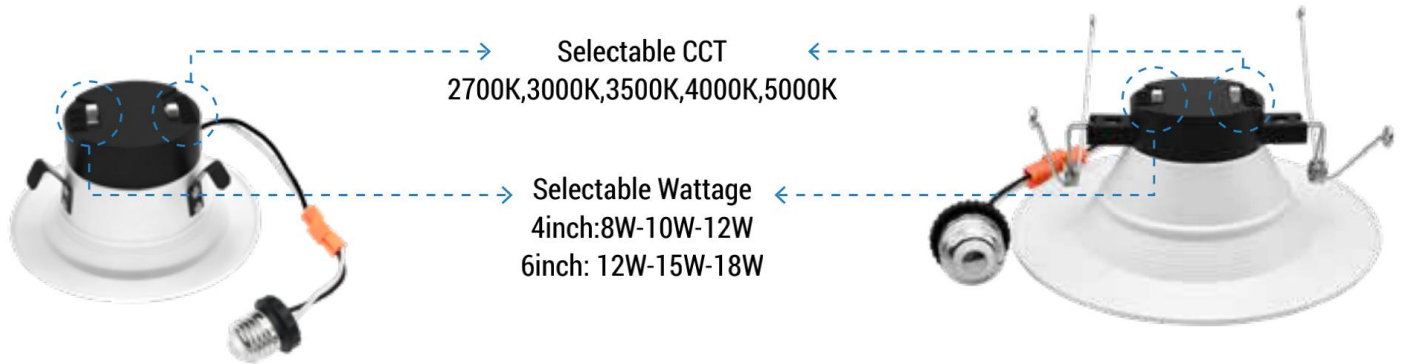

DESCRIPTION

PC driver housing and Aluminum reflector with architectural white finish. Easy clip-in to existing can housing. Features color tunable technology lets the user choose between 2700K, 3000K, 3500K, 4000K, or 5000K. 3 levels of adjustable wattage. Damp-location rated, ideal for residential housings, hotels, corridors, home decoration, shopping malls, schools.

INSTALLATION

Fit in 4 , 5/6 inch compatible housing cans directly, no additional accessories are required.

DIMMING

Compatible with most triac dimmers to give user a smooth 100%-5% dimming to choose the desired brightness.

ENERGY SAVINGS

80% more energy savings than halogen lamps.

LISTING

ETL Listed. Title24.

Product View

DIMENSION

RECOMMENDED DIMMER

LUTRON				LEVITON	
TG-600PR-WH	TGCL-153PH-LA	SCL-153PH-WH	RNL06	6672	PD-6WCL MACL-153M//MA-R
S-600PR-WH	SLV-600P-AL	GT-600P	MSCL-OP153M	6674	
CTCL-153PDH-WH	DV-600PR-WH	DVCL-153P	IPL06	DSL06	

ACCESSORIES

E26 Adapter

REMOVABLE TRIM(SOLD SEPARATELY)

Brushed nickel

Black

Bronze