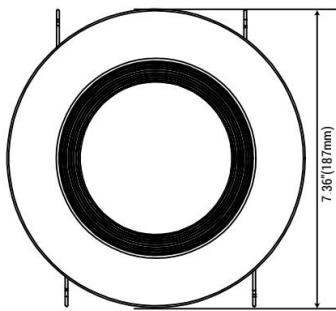

ELECTRICAL

This fixture is built with the highest quality 120V drivers, ensuring energy efficiency.

SPECIFICATION

- Model: 6HVCTLR05WH15W
- Size: 6inch
- Wattage: 15W
- Lumens:
973lm/1071lm/1196lm/1219lm/1086lm
- Voltage: 120V
- Power Frequency: 60Hz
- Power Factor: >0.9
- 5CCT: 2700K/3000K/3500K/4000K/5000K
- CRI: 90
- Beam Angle: 100°
- Material: PS+AL
- Lifespan: ≥50,000hours
- Operating Temp: (-4°F~ 113°F) -20~45°C
- Dimmable: Triac Dimming
- Rating: Suitable for Damp Locations
- Warranty: 5 year limited

ENERGY SAVINGS

80% more energy savings than halogen lamps.

LISTING

ETL Listed. Title24.

Product View

DIMENSION

RECOMMENDED DIMMER

LUTRON				LEVITON	
TG-600PR-WH	TGCL-153PH-LA	SCL-153PH-WH	RNL06	6672	PD-6WCL MACL-153M//MA-R
S-600PR-WH	SLV-600P-AL	GT-600P	MSCL-OP153M	6674	
CTCL-153PDH-WH	DV-600PR-WH	DVCL-153P	IPL06	DSL06	