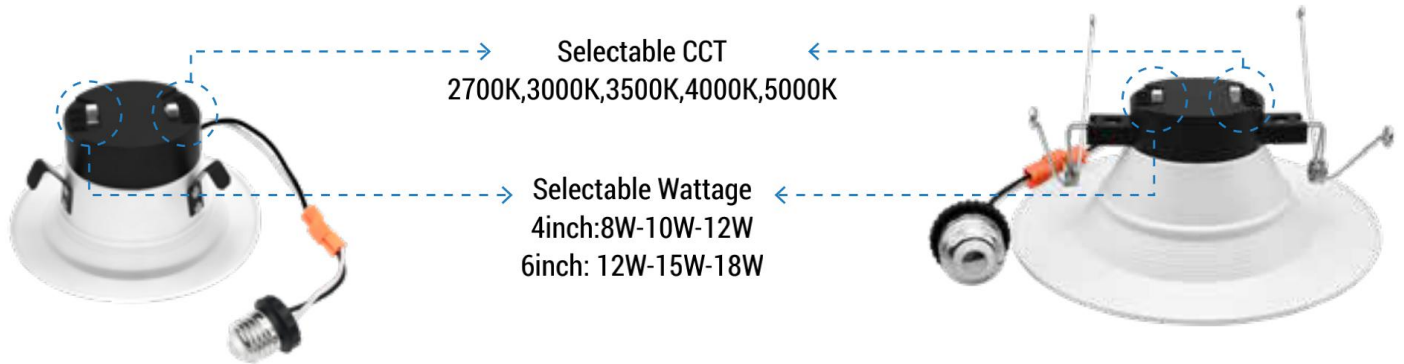

DESCRIPTION

PC driver housing and Aluminum reflector with architectural white finish. Easy clip-in to existing can housing. Features color tunable technology lets the user choose between 2700K, 3000K, 3500K, 4000K, or 5000K. 3 levels of adjustable wattage. Damp-location rated, ideal for residential housings, hotels, corridors, home decoration, shopping malls, schools.

INSTALLATION

Fit in 4 , 5/6 inch compatible housing cans directly, no additional accessories are required.

DIMMING

Compatible with most triac dimmers to give user a smooth 100%-5% dimming to choose the desired brightness.

ENERGY SAVINGS

80% more energy savings than halogen lamps.

LISTING

ETL Listed. Energy Star. Title24.

Product View

DIMENSION

RECOMMENDED DIMMER

LUTRON				LEVITON	
TG-600PR-WH	TGCL-153PH-LA	SCL-153PH-WH	RNL06	6672	PD-6WCL MACL-153M//MA-R
S-600PR-WH	SLV-600P-AL	GT-600P	MSCL-OP153M	6674	
CTCL-153PDH-WH	DV-600PR-WH	DVCL-153P	IPL06	DSL06	

ACCESSORIES

E26 Adapter

REMOVABLE TRIM(SOLD SEPARATELY)

Brushed nickel

Black

Bronze