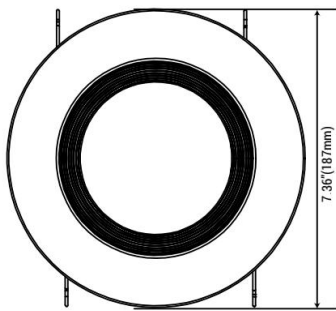

ELECTRICAL

This fixture is built with the highest quality 120V drivers, ensuring energy efficiency.

SPECIFICATION

- Model: 6HVCTLR05WH15W
- Size: 6inch
- Wattage: 15W
- Lumens:
973lm/1071lm/1196lm/1219lm/1086lm
- Voltage: 120V
- Power Frequency: 60Hz
- Power Factor: >0.9
- 5CCT: 2700K/3000K/3500K/4000K/5000K
- CRI: 90
- Beam Angle: 100°
- Material: PS+AL
- Lifespan: ≥50,000hours
- Operating Temp: (-4°F~ 113°F) -20~45°C
- Dimmable: Triac Dimming
- Rating: Suitable for Damp Locations
- Warranty: 5 year limited

ENERGY SAVINGS

80% more energy savings than halogen lamps.

LISTING

ETL Listed. Energy Star. Title24.

Product View

DIMENSION

RECOMMENDED DIMMER

LUTRON				LEVITON	
TG-600PR-WH	TGCL-153PH-LA	SCL-153PH-WH	RNL06	6672	PD-6WCL MACL-153M//MA-R
S-600PR-WH	SLV-600P-AL	GT-600P	MSCL-OP153M	6674	
CTCL-153PDH-WH	DV-600PR-WH	DVCL-153P	IPL06	DSL06	