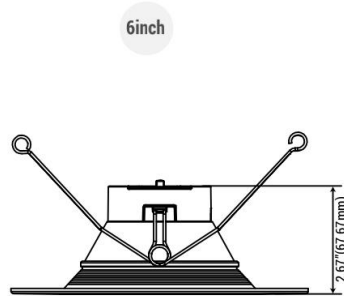

ENERGY SAVINGS

80% more energy savings than halogen lamps.

LISTING

ETL Listed. Energy Star. Title24.

Product View

DIMENSION

RECOMMENDED DIMMER

LUTRON				LEVITON	
TG-600PR-WH	TGCL-153PH-LA	SCL-153PH-WH	RNL06	6672	PD-6WCL MACL-153M//MA-R
S-600PR-WH	SLV-600P-AL	GT-600P	MSCL-OP153M	6674	
CTCL-153PDH-WH	DV-600PR-WH	DVCL-153P	IPL06	DSL06	