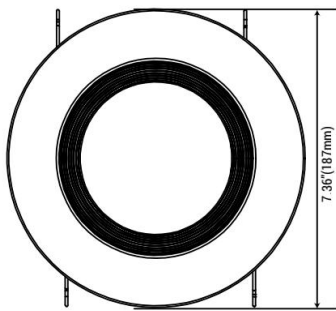

ELECTRICAL

This fixture is built with the highest quality 120V drivers, ensuring energy efficiency.

SPECIFICATION

- Model: 6HVCTLR05WH12W
- Size: 6inch
- Wattage: 12W
- Lumens: 784lm/851lm/921lm/952lm/877lm
- Voltage: 120V
- Power Frequency: 60Hz
- Power Factor: >0.9
- 5CCT: 2700K/3000K/3500K/4000K/5000K
- CRI: 90
- Beam Angle: 100°
- Material: PS+AL
- Lifespan: ≥50,000hours
- Operating Temp: (-4°F~ 113°F) -20~45°C
- Dimmable: Triac Dimming
- Rating: Suitable for Damp Locations
- Warranty: 5 year limited

ENERGY SAVINGS

80% more energy savings than halogen lamps.

LISTING

ETL Listed. Title24.

Product View

DIMENSION

RECOMMENDED DIMMER

LUTRON				LEVITON	
TG-600PR-WH	TGCL-153PH-LA	SCL-153PH-WH	RNL06	6672	PD-6WCL MACL-153M//MA-R
S-600PR-WH	SLV-600P-AL	GT-600P	MSCL-OP153M	6674	
CTCL-153PDH-WH	DV-600PR-WH	DVCL-153P	IPL06	DSL06	