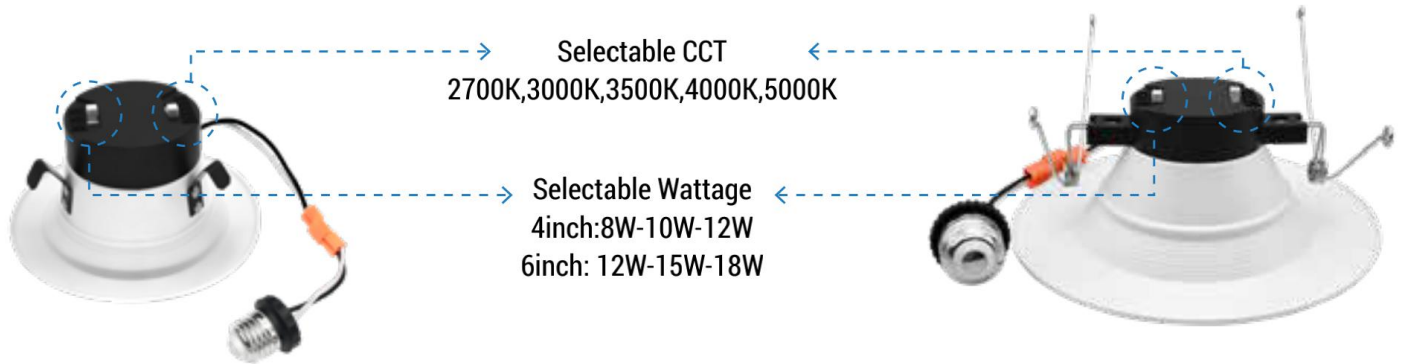

DESCRIPTION

PC driver housing and Aluminum reflector with architectural white finish. Easy clip-in to existing can housing. Features color tunable technology lets the user choose between 2700K, 3000K, 3500K, 4000K, or 5000K. 3 levels of adjustable wattage. Damp-location rated, ideal for residential housings, hotels, corridors, home decoration, shopping malls, schools.

INSTALLATION

Fit in 4 , 5/6 inch compatible housing cans directly, no additional accessories are required.

DIMMING

Compatible with most triac dimmers to give user a smooth 100%-5% dimming to choose the desired brightness.

ENERGY SAVINGS

80% more energy savings than halogen lamps.

LISTING

ETL Listed. Title24.

Product View

DIMENSION

RECOMMENDED DIMMER

LUTRON				LEVITON	
TG-600PR-WH	TGCL-153PH-LA	SCL-153PH-WH	RNL06	6672	PD-6WCL MACL-153M//MA-R
S-600PR-WH	SLV-600P-AL	GT-600P	MSCL-OP153M	6674	
CTCL-153PDH-WH	DV-600PR-WH	DVCL-153P	IPL06	DSL06	

ACCESSORIES

E26 Adapter

REMOVABLE TRIM(SOLD SEPARATELY)

Brushed nickel

Black

Bronze