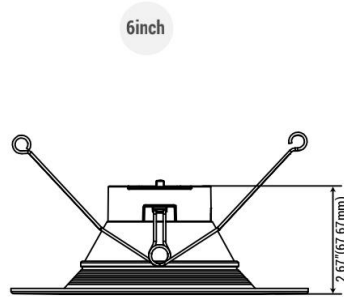

ENERGY SAVINGS

80% more energy savings than halogen lamps.

LISTING

ETL Listed. Title24.

Product View

DIMENSION

RECOMMENDED DIMMER

LUTRON				LEVITON	
TG-600PR-WH	TGCL-153PH-LA	SCL-153PH-WH	RNL06	6672	PD-6WCL MACL-153M//MA-R
S-600PR-WH	SLV-600P-AL	GT-600P	MSCL-OP153M	6674	
CTCL-153PDH-WH	DV-600PR-WH	DVCL-153P	IPL06	DSL06	