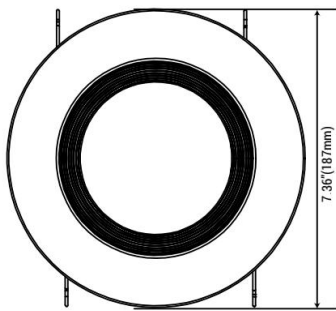

ELECTRICAL

This fixture is built with the highest quality 120V drivers, ensuring energy efficiency.

SPECIFICATION

- Model: 6HVCTLR05WH12W
- Size: 6inch
- Wattage: 12W
- Lumens: 784lm/851lm/921lm/952lm/877lm
- Voltage: 120V
- Power Frequency: 60Hz
- Power Factor: >0.9
- 5CCT: 2700K/3000K/3500K/4000K/5000K
- CRI: 90
- Beam Angle: 100°
- Material: PS+AL
- Lifespan: ≥50,000hours
- Operating Temp: (-4°F~ 113°F) -20~45°C
- Dimmable: Triac Dimming
- Rating: Suitable for Damp Locations
- Warranty: 5 year limited

ENERGY SAVINGS

80% more energy savings than halogen lamps.

LISTING

ETL Listed. Energy Star. Title24.

Product View

DIMENSION

RECOMMENDED DIMMER

LUTRON				LEVITON	
TG-600PR-WH	TGCL-153PH-LA	SCL-153PH-WH	RNL06	6672	PD-6WCL MACL-153M//MA-R
S-600PR-WH	SLV-600P-AL	GT-600P	MSCL-OP153M	6674	
CTCL-153PDH-WH	DV-600PR-WH	DVCL-153P	IPL06	DSL06	