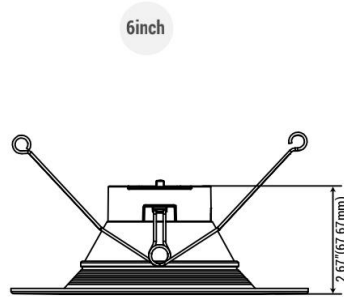

ENERGY SAVINGS

80% more energy savings than halogen lamps.

LISTING

ETL Listed. Energy Star. Title24.

Product View

DIMENSION

RECOMMENDED DIMMER

LUTRON				LEVITON	
TG-600PR-WH	TGCL-153PH-LA	SCL-153PH-WH	RNL06	6672	PD-6WCL MACL-153M//MA-R
S-600PR-WH	SLV-600P-AL	GT-600P	MSCL-OP153M	6674	
CTCL-153PDH-WH	DV-600PR-WH	DVCL-153P	IPL06	DSL06	