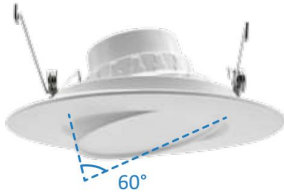

## DESCRIPTION

With a swiveling lens, this LED Gimbal Downlight offers the ability to focus light on artwork, walls, and sculptures in your home or office. Tilt the optic 60° and swivel a full 360°. Light to 2700K warm white, 3000K soft white, 3500K natural white, 4000K cool white, or 5000K bright white. This fixture is suitable for most new construction, remodeling, and shallow recessed lighting housings. Suitable for damp locations. Ideal for kitchen, family room, bedroom, bathroom, and common areas in your home or office.

## LISTING

ETL Listed. Energy Star. Title24.

**Product View**

Maximum angle in vertical direction: 60°

Maximum angle in horizontal direction: 360°

Selectable 5CCT: 2700K,3000K,3500K,4000K,5000K

**DIMENSION**