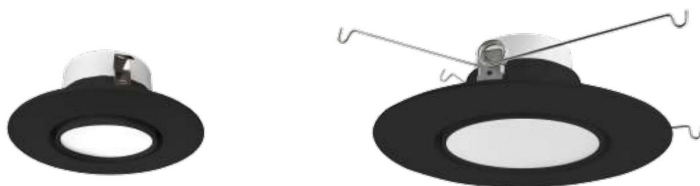

BLACK TRIM OPTION

ACCESSORIES