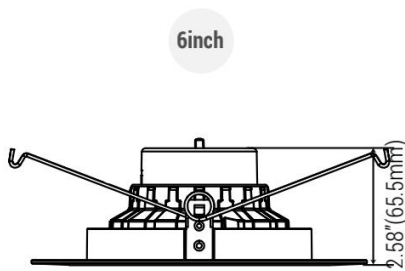

## LISTING

ETL Listed. Energy Star. Title24.

**Product View**

Maximum angle in vertical direction: 60°

Maximum angle in horizontal direction: 360°

Selectable 5CCT: 2700K,3000K,3500K,4000K,5000K

**DIMENSION**