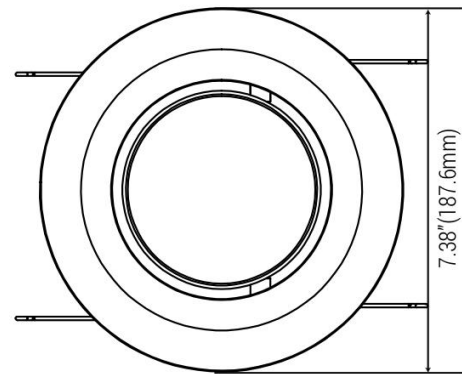

## LISTING

ETL Listed. Energy Star. Title24.

**Product View**

Maximum angle in vertical direction: 60°

Maximum angle in horizontal direction: 360°

Selectable 5CCT: 2700K,3000K,3500K,4000K,5000K

**DIMENSION**