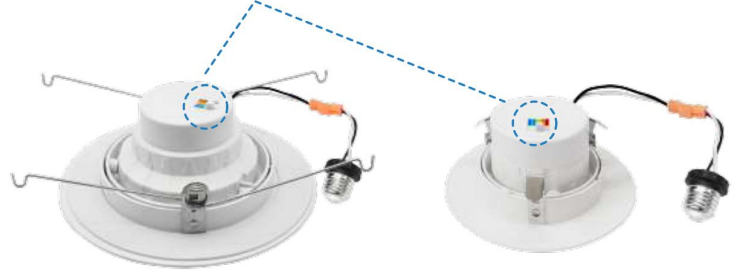

## DESCRIPTION

With a swiveling lens, this LED Gimbal Downlight offers the ability to focus light on artwork, walls, and sculptures in your home or office. Tilt the optic 60° and swivel a full 360°. Light to 2700K warm white, 3000K soft white, 3500K natural white, 4000K cool white, or 5000K bright white. This fixture is suitable for most new construction, remodeling, and shallow recessed lighting housings. Suitable for damp locations. Ideal for kitchen, family room, bedroom, bathroom, and common areas in your home or office.

## FEATURES

- Retrofits in existing incandescent can housing
- E26 screw base adapter connects directly to standard socket
- 90+ CRI, superior color rendering performance
- with an E26 base adapter and spring clips, which makes the installation extremely easy

## LISTING

ETL Listed. Energy Star. Title24.

**Product View**

Maximum angle in vertical direction: 60°

Maximum angle in horizontal direction: 360°

Selectable 5CCT: 2700K,3000K,3500K,4000K,5000K

**DIMENSION**