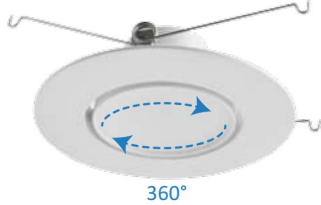

## DESCRIPTION

With a swiveling lens, this LED Gimbal Downlight offers the ability to focus light on artwork, walls, and sculptures in your home or office. Tilt the optic 60° and swivel a full 360°. Light to 2700K warm white, 3000K soft white, 3500K natural white, 4000K cool white, or 5000K bright white. This fixture is suitable for most new construction, remodeling, and shallow recessed lighting housings. Suitable for damp locations. Ideal for kitchen, family room, bedroom, bathroom, and common areas in your home or office.

## LISTING

ETL Listed. Energy Star. Title24.

**Product View**

Maximum angle in vertical direction: 60°

Maximum angle in horizontal direction: 360°

Selectable 5CCT: 2700K,3000K,3500K,4000K,5000K

**DIMENSION**