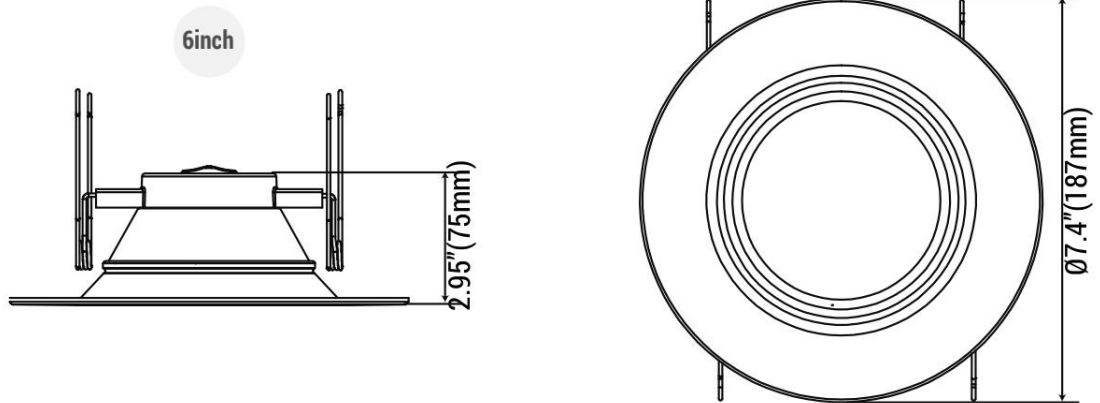

## LISTING

ETL Listed. Title24.

**Product View**

**DIMENSION**

**RECOMMENDED DIMMER**

LUTRON				LEVITON	
TG-600PR-WH	TGCL-153PH-LA	SCL-153PH-WH	RNL06	6672	PD-6WCL MACL-153M//MA-R
S-600PR-WH	SLV-600P-AL	GT-600P	MSCL-OP153M	6674	
CTCL-153PDH-WH	DV-600PR-WH	DVCL-153P	IPL06	DSL06	