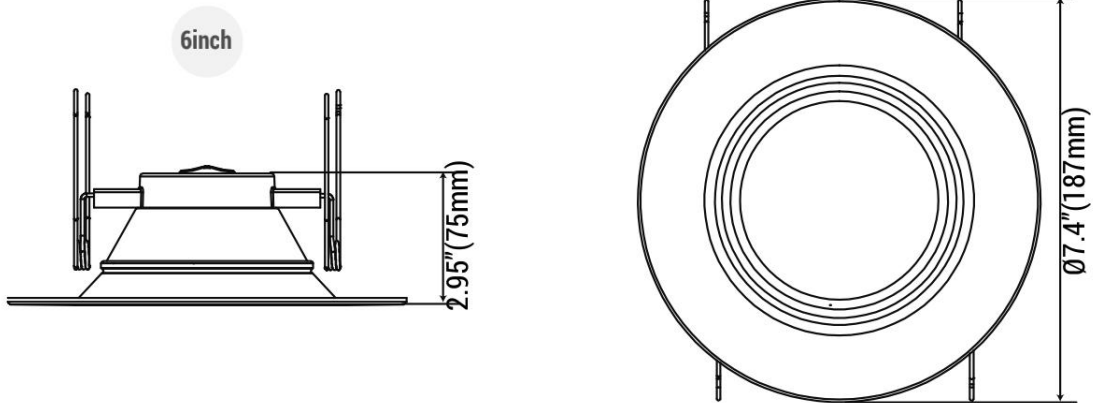

ENERGY SAVINGS

80% more energy savings than halogen lamps.

LISTING

ETL Listed. Energy Star. Title24.

Product View

DIMENSION

RECOMMENDED DIMMER

LUTRON				LEVITON	
TG-600PR-WH	TGCL-153PH-LA	SCL-153PH-WH	RNL06	6672	PD-6WCL MACL-153M//MA-R
S-600PR-WH	SLV-600P-AL	GT-600P	MSCL-OP153M	6674	
CTCL-153PDH-WH	DV-600PR-WH	DVCL-153P	IPL06	DSL06	