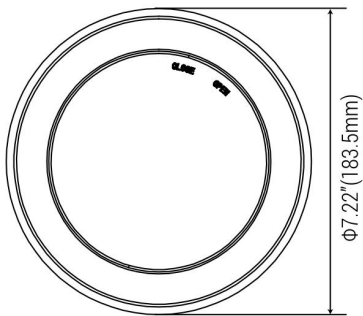

INSTALLATION

With multiple apertures, can be installed into any 5 or 6 inch recessed can, or any 3.5 inch junction box.

DIMMING

Compatible with most triac dimmers to give user a smooth 100%-5% dimming to choose the desired brightness.

ELECTRICAL

This fixture is built with the highest quality 120V drivers, ensuring energy efficiency.

SPECIFICATION

- Model: 6HVCT15D5WH
- Size: 6inch
- Wattage: 15W
- Lumens: 923lm/970lm/1098lm/1126lm/1023lm
- Voltage: 120V
- Power Frequency: 60Hz
- Power Factor: >0.9
- 5CCT: 2700K/3000K/3500K/4000K/5000K
- CRI: 90
- Beam Angle: 120°
- Material: PC+Iron
- Lifespan: ≥50,000hours
- Operating Temp: (-4°F~ 122°F) -20~40°C
- Dimmable: Triac Dimming
- Rating: Suitable for Wet Locations
- Warranty: 5 year limited

ENERGY SAVINGS

80% more energy savings than halogen lamps.

LISTING

ETL Listed. Energy Star.

Product View

FLIP THE SWITCH TO CHOOSE DESIRED CCT

PRODUCT VIEW

DIMENSION