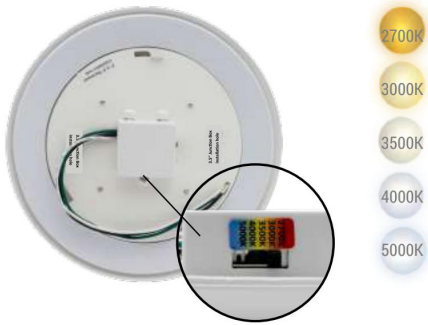

DESCRIPTION

A flexible downlight solution supports surface mounting and retrofit installation. High quality Iron shell with frosted PC diffuser. Features color tunable technology lets the user choose between 2700K, 3000K, 3500K, 4000K, or 5000K.

INSTALLATION

With multiple apertures, can be installed into any 5 or 6 inch recessed can, or any 3.5 inch junction box.

DIMMING

Compatible with most triac dimmers to give user a smooth 100%-5% dimming to choose the desired brightness.

ELECTRICAL

This fixture is built with the highest quality 120V drivers, ensuring energy efficiency.

SPECIFICATION

- Model: 6HVCT15D5WH
- Size: 6inch
- Wattage: 15W
- Lumens: 923lm/970lm/1098lm/1126lm/1023lm
- Voltage: 120V
- Power Frequency: 60Hz
- Power Factor: >0.9
- 5CCT: 2700K/3000K/3500K/4000K/5000K
- CRI: 90
- Beam Angle: 120°
- Material: PC+Iron
- Lifespan: ≥50,000hours
- Operating Temp: (-4°F~ 122°F) -20~40°C
- Dimmable: Triac Dimming
- Rating: Suitable for Wet Locations
- Warranty: 5 year limited

ENERGY SAVINGS

80% more energy savings than halogen lamps.

LISTING

ETL Listed. Energy Star.

Product View

FLIP THE SWITCH TO CHOOSE DESIRED CCT

PRODUCT VIEW

DIMENSION