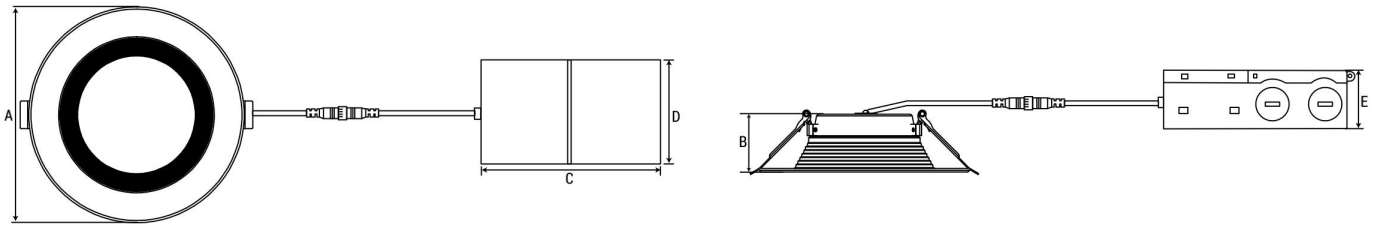

## Product View

**4inch & 6inch:** Easily flip the switch for desired CCT

Products view

## SIZE & DIMENSION & HOLE SIZE

SIZE	A	B	C	D	E
4inch	Φ5.51"(140mm)	2.03"(51.6mm)	4.73"(120.1mm)	2.77"(70.4mm)	1.34"(34.1mm)
6inch	Φ7.36"(187.07mm)	2.03"(51.6mm)	4.73"(120.1mm)	2.77"(70.4mm)	1.34"(34.1mm)