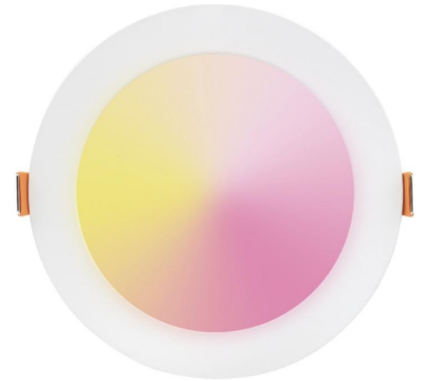

DESCRIPTION

Smart slim panel only 0.37" thickness. Support remotely control, when you go out and forget to turn off the lights, open your phone to easily turn off the lights. Support voice system control, free your hands and turn off lights easily in everywhere at home. Color: RGB+Warm White+Cold White Suitable for Wet Locations, perfect for new construction project: entrance, hallways, kitchens, bathrooms, closets, laundry, porches and garage work rooms and more. Available size: 4", 6"

FEATURES

Download the "Smart Life" or "tuya" APP to connect and enjoy intelligent control. NOTE: Only support 2.4 GHz Wi-Fi.

- 16 million colors available.
- Support Bluetooth+WIFI+Voice control.
- Control the light in groups.
- Timer function, setting lights on/off automatically.
- Multi preset scene modes and DIY scenes to fits any occasions.

Work with Amazon Alexa / Google Home.

Timer function, setting lights on/off automatically.

Multi preset scene modes and DIY scenes to fits any occasions.

DIMENSION

SIZE	A	B	C	D	E
4inch	Φ4.92"(125mm)	0.9"(22.88mm)	4.73"(120.1mm)	2.77"(70.4mm)	1.34"(34.1mm)
6inch	Φ6.69"(175mm)	0.9"(22.88mm)	4.73"(120.1mm)	2.77"(70.4mm)	1.34"(34.1mm)