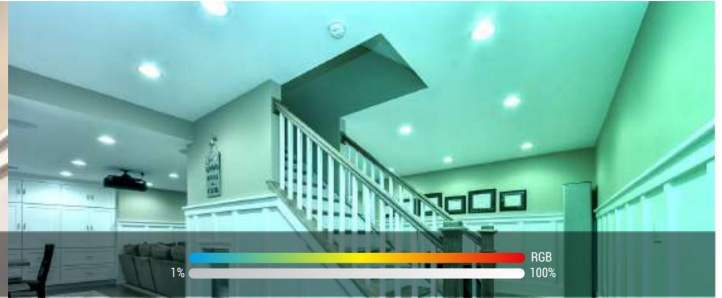

DESCRIPTION

Smart slim panel only 0.37" thickness. Support remotely control, when you go out and forget to turn off the lights, open your phone to easily turn off the lights. Support voice system control, free your hands and turn off lights easily in everywhere at home. Color: RGB+Warm White+Cold White Suitable for Wet Locations, perfect for new construction project: entrance, hallways, kitchens, bathrooms, closets, laundry, porches and garage work rooms and more. Available size: 4", 6"

ELECTRICAL

This fixture is built with the highest quality 120V drivers, ensuring energy efficiency.

SPECIFICATION

- Model: 6EJCT13SRS
- Size: 6inch
- Wattage: 13W
- Lumens: 1100Lm
- Voltage: 120V
- Power Frequency: 60Hz
- Power Factor: >0.9
- CCT: RGB+(2700K~6500K)
- CRI: 80
- Beam Angle: 120°
- Material: AL+PS
- Lifespan: ≥50,000hours
- Operating Temp: (-4°F~ 113°F) -20~45°C
- Dimmable: Triac Dimming
- Rating: Suitable for Wet Locations
- Warranty: 5 year limited

ENERGY SAVINGS

80% more energy savings than halogen lamps.

LISTING

FCC.FCC-ID.

FCC-ID
2ANDL-CBU

Color: Warm White+Cold White
Brightness can be adjusted from 1% to 100%.

Control the light in groups.

Color: RGB
Brightness can be adjusted from 1% to 100%.

Work with Amazon Alexa / Google Home.

Timer function, setting lights on/off automatically.

Multi preset scene modes and DIY scenes to fits any occasions.

DIMENSION

SIZE	A	B	C	D	E
4inch	Φ4.92"(125mm)	0.9"(22.88mm)	4.73"(120.1mm)	2.77"(70.4mm)	1.34"(34.1mm)
6inch	Φ6.69"(175mm)	0.9"(22.88mm)	4.73"(120.1mm)	2.77"(70.4mm)	1.34"(34.1mm)