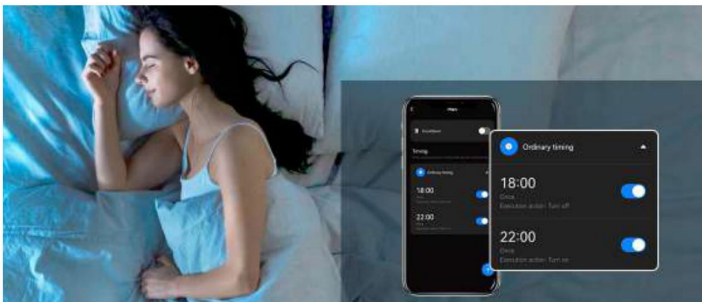

ENERGY SAVINGS

80% more energy savings than halogen lamps.

LISTING

FCC.FCC-ID.

FCC-ID
2ANDL-CBU

Color: Warm White+Cold White
Brightness can be adjusted from 1% to 100%.

Control the light in groups.

Color: RGB
Brightness can be adjusted from 1% to 100%.

Work with Amazon Alexa / Google Home.

Timer function, setting lights on/off automatically.

Multi preset scene modes and DIY scenes to fits any occasions.

DIMENSION

SIZE	A	B	C	D	E
4inch	Φ4.92"(125mm)	0.9"(22.88mm)	4.73"(120.1mm)	2.77"(70.4mm)	1.34"(34.1mm)
6inch	Φ6.69"(175mm)	0.9"(22.88mm)	4.73"(120.1mm)	2.77"(70.4mm)	1.34"(34.1mm)