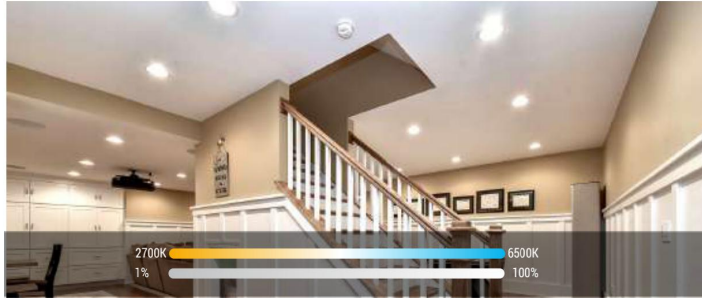

DESCRIPTION

Smart slim panel only 0.37" thickness. Support remotely control, when you go out and forget to turn off the lights, open your phone to easily turn off the lights. Support voice system control, free your hands and turn off lights easily in everywhere at home. Color: RGB+Warm White+Cold White Suitable for Wet Locations, perfect for new construction project: entrance, hallways, kitchens, bathrooms, closets, laundry, porches and garage work rooms and more. Available size: 4", 6"

ENERGY SAVINGS

80% more energy savings than halogen lamps.

LISTING

FCC.FCC-ID.

FCC-ID
2ANDL-CBU

Color: Warm White+Cold White
Brightness can be adjusted from 1% to 100%.

Control the light in groups.

Color: RGB
Brightness can be adjusted from 1% to 100%.

Work with Amazon Alexa / Google Home.

Timer function, setting lights on/off automatically.

Multi preset scene modes and DIY scenes to fits any occasions.

DIMENSION

SIZE	A	B	C	D	E
4inch	Φ4.92"(125mm)	0.9"(22.88mm)	4.73"(120.1mm)	2.77"(70.4mm)	1.34"(34.1mm)
6inch	Φ6.69"(175mm)	0.9"(22.88mm)	4.73"(120.1mm)	2.77"(70.4mm)	1.34"(34.1mm)