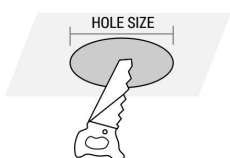

Work with Amazon Alexa / Google Home.

Timer function, setting lights on/off automatically.

Multi preset scene modes and DIY scenes to fits any occasions.

DIMENSION

SIZE	A	B	C	D	E
4inch	Φ4.92"(125mm)	0.9"(22.88mm)	4.73"(120.1mm)	2.77"(70.4mm)	1.34"(34.1mm)
6inch	Φ6.69"(175mm)	0.9"(22.88mm)	4.73"(120.1mm)	2.77"(70.4mm)	1.34"(34.1mm)

HOLE SIZE & ACCESSORIES

SIZE	HOLE SIZE
4inch	4 21/64"(110mm)
6inch	6 19/64"(160mm)