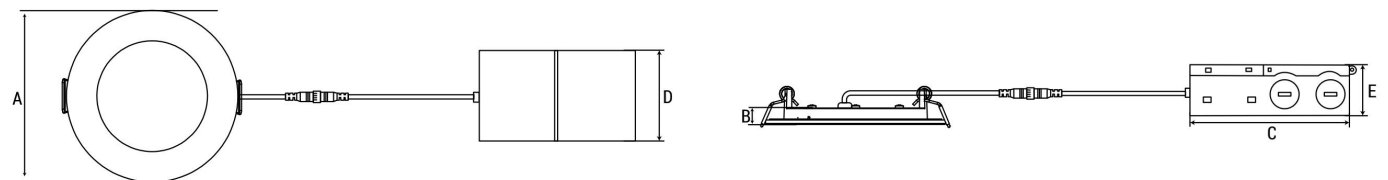

Work with Amazon Alexa / Google Home.

Timer function, setting lights on/off automatically.

Multi preset scene modes and DIY scenes to fits any occasions.

DIMENSION

SIZE	A	B	C	D	E
4inch	Φ4.92"(125mm)	0.9"(22.88mm)	4.73"(120.1mm)	2.77"(70.4mm)	1.34"(34.1mm)
6inch	Φ6.69"(175mm)	0.9"(22.88mm)	4.73"(120.1mm)	2.77"(70.4mm)	1.34"(34.1mm)

HOLE SIZE & ACCESSORIES

SIZE	HOLE SIZE
4inch	4 21/64"(110mm)
6inch	6 19/64"(160mm)