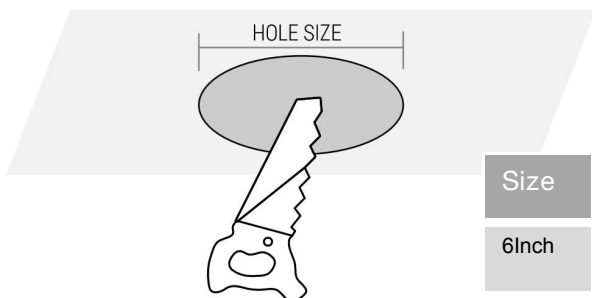

## LISTING

ETL Listed. FCC.

**Product View**

**Selectable wattage**

6inch: 10W-14W-19W  
8inch: 12W-18W-24W  
10inch: 22W-28W-33W

**Selectable CCT**

2700K  
3000K  
3500K  
4000K  
5000K

**LIGHTING SCHEMATIC**

**ACCESSORIES**

Hole cutout card

Wire nuts

**DIMENSION**

Size	Hole Size
6Inch	6 19/64" (160mm)

**RECOMMENDED DIMMER**

LUTRON	LEGRAND
RMJS-8T-DV-B Diva DVSTV MS-Z101-WH DVSTV-WH	RH4FBL3PW