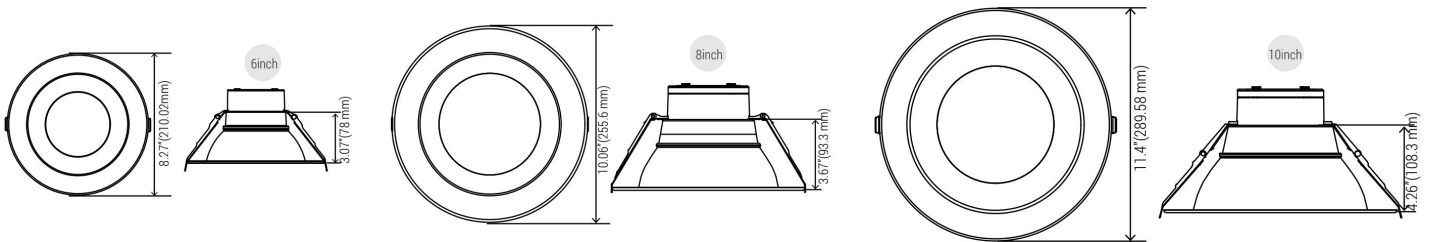

## LISTING

ETL Listed. FCC.

**Product View**

**Selectable wattage**

6inch: 10W-14W-19W  
8inch: 12W-18W-24W  
10inch: 22W-28W-33W

**Selectable CCT**

2700K  
3000K  
3500K  
4000K  
5000K

**LIGHTING SCHEMATIC**

**ACCESSORIES**

Hole cutout card

Wire nuts

**DIMENSION**

Size	Hole Size
6Inch	6 19/64" (160mm)

**RECOMMENDED DIMMER**

LUTRON	LEGRAND
RMJS-8T-DV-B Diva DVSTV MS-Z101-WH DVSTV-WH	RH4FBL3PW