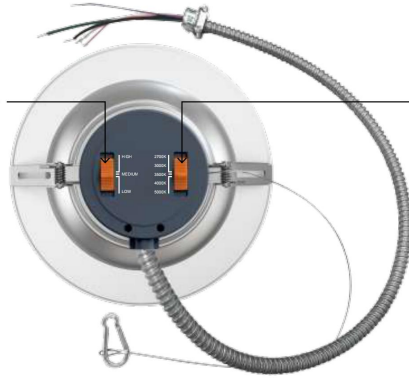

## FEATURES

- High luminous efficacy, up to 100LM/W
- High quality Aluminium shell with frosted PC diffuser
- Deep smooth trim design, make sure light more perfect, no glare

## SPECIFICATION

- Model: 6CMCT19HR05
- Size: 6inch
- Wattage: 10W-14W-19W
- Lumens: 1052lm-1474lm-1985lm
- Voltage: 120-277V
- Power Frequency: 50/60Hz
- 5CCT: 2700K/3000K/3500K/4000K/5000K
- CRI: 90
- Beam Angle: 90°
- Material: AL+PC
- Lifespan: ≥50,000hours
- Operating Temp: (-4°F~ 122°F) -20~40°C
- Dimmable: 0-10V dimming
- Rating: Suitable for Wet Locations
- Warranty: 5 year limited

## LISTING

ETL Listed. FCC.

**Product View**

**Selectable wattage**

6inch: 10W-14W-19W  
8inch: 12W-18W-24W  
10inch: 22W-28W-33W

**Selectable CCT**

2700K  
3000K  
3500K  
4000K  
5000K

**LIGHTING SCHEMATIC**

**ACCESSORIES**

Hole cutout card

Wire nuts

**DIMENSION**

Size	Hole Size
6Inch	6 19/64" (160mm)

**RECOMMENDED DIMMER**

LUTRON	LEGRAND
RMJS-8T-DV-B Diva DVSTV MS-Z101-WH DVSTV-WH	RH4FBL3PW