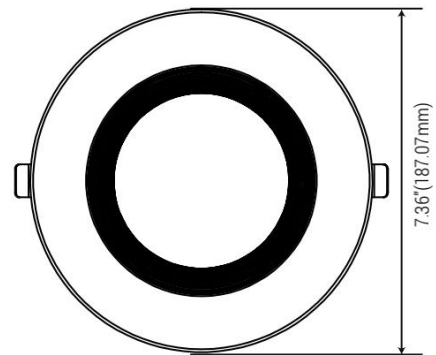

SPECIFICATION

- Model: 6BJCT15LRWH
- Size: 6inch
- Wattage: 15W
- Lumens: 932lm/1004lm/1135lm/1103lm/1028lm
- Voltage: 120V
- Power Frequency: 60Hz
- Power Factor: >0.9
- 5CCT: 2700K/3000K/3500K/4000K/5000K
- CRI: 90
- Beam Angle: 100°
- Material: PC+AL
- Lifespan: ≥50,000hours
- Operating Temp: (-4°F~ 113°F) -20~45°C
- Dimmable: Triac Dimming
- Rating: Suitable for Wet Locations
- Warranty: 5 year limited

ENERGY SAVINGS

80% more energy savings than halogen lamps.

LISTING

ETL Listed. Title24.

Product View

Selectable CCT: 2700K,3000K,3500K,4000K,5000K

Products view

SIZE & DIMENSION

HOLE SIZE & ACCESSORIES

Size	Hole Size
6inch	6 19/64" (160mm)

Wire nuts

Hole cutout card