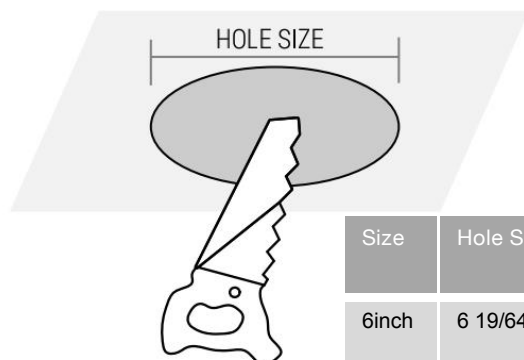

ENERGY SAVINGS

80% more energy savings than halogen lamps.

LISTING

ETL Listed. Title24.

Product View

Selectable CCT: 2700K,3000K,3500K,4000K,5000K

Products view

SIZE & DIMENSION

HOLE SIZE & ACCESSORIES

Size	Hole Size
6inch	6 19/64" (160mm)

Wire nuts

Hole cutout card