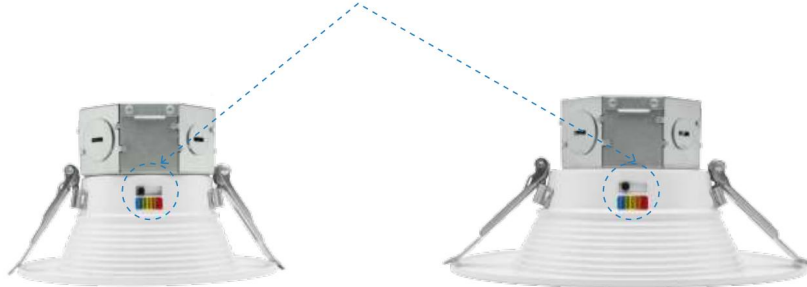

DESCRIPTION

This fixture has an integrated junction box, making installation quick and easy. Design with a baffle trim. Features color tunable technology lets the user choose between 2700K, 3000K, 3500K, 4000K, or 5000K.

Wet-location rated, ideal for retail lighting, commercial lighting, residential lighting, office lighting, kitchen lighting, bathroom lighting, basement lighting.

FEATURES

- Retrofits in existing incandescent can housing
- Suitable for Wet Locations
- IC rated for safe contact with insulation
- 90+ CRI, superior color rendering performance

SPECIFICATION

- Model: 6BJCT15LRWH
- Size: 6inch
- Wattage: 15W
- Lumens: 932lm/1004lm/1135lm/1103lm/1028lm
- Voltage: 120V
- Power Frequency: 60Hz
- Power Factor: >0.9
- 5CCT: 2700K/3000K/3500K/4000K/5000K
- CRI: 90
- Beam Angle: 100°
- Material: PC+AL
- Lifespan: ≥50,000hours
- Operating Temp: (-4°F~ 113°F) -20~45°C
- Dimmable: Triac Dimming
- Rating: Suitable for Wet Locations
- Warranty: 5 year limited

ENERGY SAVINGS

80% more energy savings than halogen lamps.

LISTING

ETL Listed. Title24.

Product View

Selectable CCT: 2700K,3000K,3500K,4000K,5000K

Products view

SIZE & DIMENSION