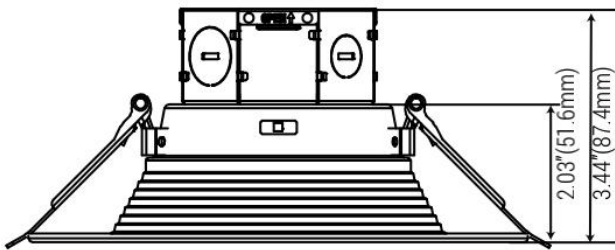

SIZE & DIMENSION

RECOMMENDED DIMMER

LUTRON				LEVITON	
TG-600PR-WH	TGCL-153PH-LA	SCL-153PH-WH	RNL06	6672	PD-6WCL MACL-153M//MA-R
S-600PR-WH	SLV-600P-AL	GT-600P	MSCL-OP153M	6674	
CTCL-153PDH-WH	DV-600PR-WH	DVCL-153P	IPL06	DSL06