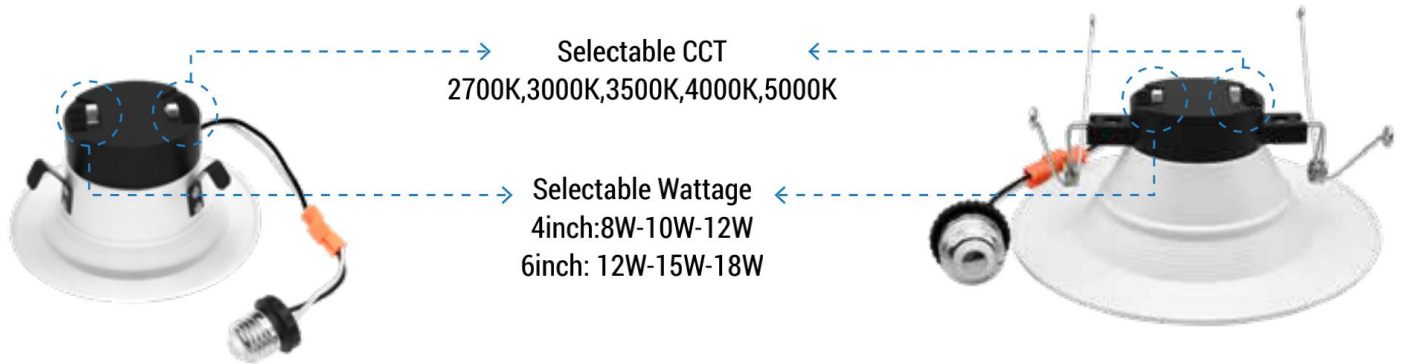

Product View