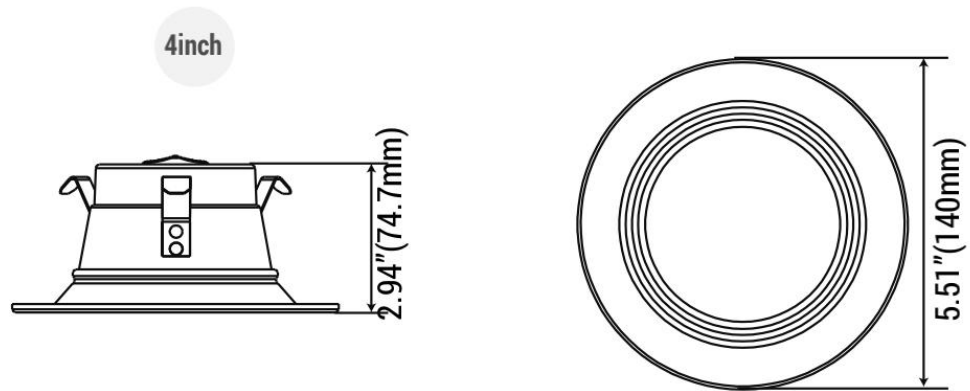

ELECTRICAL

This fixture is built with the highest quality 120V drivers, ensuring energy efficiency.

SPECIFICATION

- Model: 4HVCT10HRWH
- Size: 4inch
- Wattage: 10W
- Lumens: 670lm/707lm/736lm/752lm/744lm
- Voltage: 120V
- Power Frequency: 60Hz
- Power Factor: >0.9
- 5CCT: 2700K/3000K/3500K/4000K/5000K
- CRI: 90
- Beam Angle: 100°
- Material: PC+AL
- Lifespan: ≥50,000hours
- Operating Temp: (-4°F~ 113°F) -20~45°C
- Dimmable: Triac Dimming
- Rating: Suitable for Damp Locations
- Warranty: 5 year limited

ENERGY SAVINGS

80% more energy savings than halogen lamps.

LISTING

ETL Listed. Title24.

Product View

DIMENSION

RECOMMENDED DIMMER

LUTRON				LEVITON	
TG-600PR-WH	TGCL-153PH-LA	SCL-153PH-WH	RNL06	6672	PD-6WCL MACL-153M//MA-R
S-600PR-WH	SLV-600P-AL	GT-600P	MSCL-OP153M	6674	
CTCL-153PDH-WH	DV-600PR-WH	DVCL-153P	IPL06	DSL06	