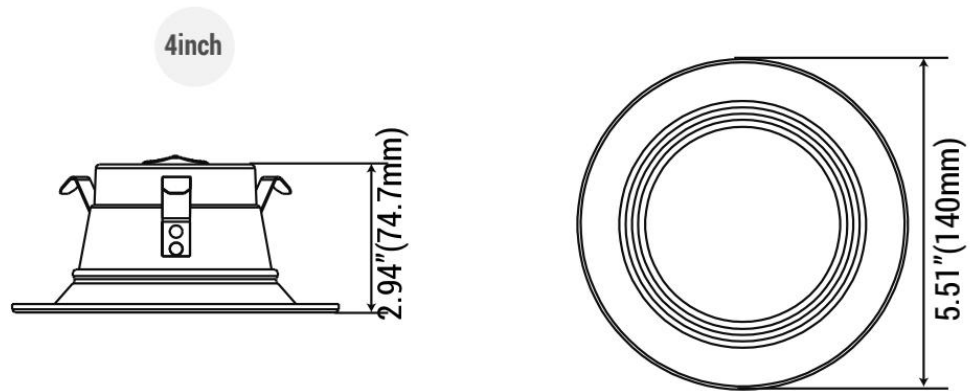

ELECTRICAL

This fixture is built with the highest quality 120V drivers, ensuring energy efficiency.

SPECIFICATION

- Model: 4HVCT10HRWH
- Size: 4inch
- Wattage: 10W
- Lumens: 670lm/707lm/736lm/752lm/744lm
- Voltage: 120V
- Power Frequency: 60Hz
- Power Factor: >0.9
- 5CCT: 2700K/3000K/3500K/4000K/5000K
- CRI: 90
- Beam Angle: 100°
- Material: PC+AL
- Lifespan: ≥50,000hours
- Operating Temp: (-4°F~ 113°F) -20~45°C
- Dimmable: Triac Dimming
- Rating: Suitable for Damp Locations
- Warranty: 5 year limited

ENERGY SAVINGS

80% more energy savings than halogen lamps.

LISTING

ETL Listed. Energy Star. Title24.

Product View

DIMENSION

RECOMMENDED DIMMER

LUTRON				LEVITON	
TG-600PR-WH	TGCL-153PH-LA	SCL-153PH-WH	RNL06	6672	PD-6WCL MACL-153M//MA-R
S-600PR-WH	SLV-600P-AL	GT-600P	MSCL-OP153M	6674	
CTCL-153PDH-WH	DV-600PR-WH	DVCL-153P	IPL06	DSL06	