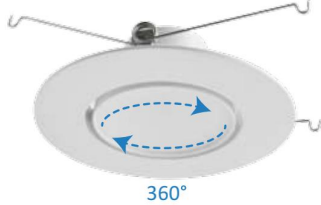

DESCRIPTION

With a swiveling lens, this LED Gimbal Downlight offers the ability to focus light on artwork, walls, and sculptures in your home or office. Tilt the optic 60° and swivel a full 360°. Light to 2700K warm white, 3000K soft white, 3500K natural white, 4000K cool white, or 5000K bright white. This fixture is suitable for most new construction, remodeling, and shallow recessed lighting housings. Suitable for damp locations. Ideal for kitchen, family room, bedroom, bathroom, and common areas in your home or office.

SPECIFICATION

- Model: 4HVCT10GRWH
- Size: 4inch
- Wattage: 10W
- Lumens: 634lm/676lm/708lm/720lm/677lm
- Voltage: 120V
- Power Frequency: 60Hz
- Power Factor: >0.9
- 5CCT: 2700K/3000K/3500K/4000K/5000K
- CRI: 90
- Beam Angle: 100°
- Material: AL+PC
- Lifespan: ≥50,000hours
- Operating Temp: (-4°F~ 113°F) -20~45°C
- Dimmable: Triac Dimming
- Rating: Suitable for Damp Locations
- Warranty: 5 year limited

ENERGY SAVINGS

80% more energy savings than halogen lamps.

LISTING

ETL Listed. Title24.

Product View

Maximum angle in vertical direction: 60°

Maximum angle in horizontal direction: 360°

Selectable 5CCT: 2700K,3000K,3500K,4000K,5000K

DIMENSION

RECOMMENDED DIMMER

LUTRON				LEVITON	
TG-600PR-WH	TGCL-153PH-LA	SCL-153PH-WH	RNL06	6672	PD-6WCL MACL-153M//MA-R
S-600PR-WH	SLV-600P-AL	GT-600P	MSCL-OP153M	6674	
CTCL-153PDH-WH	DV-600PR-WH	DVCL-153P	IPL06	DSL06	