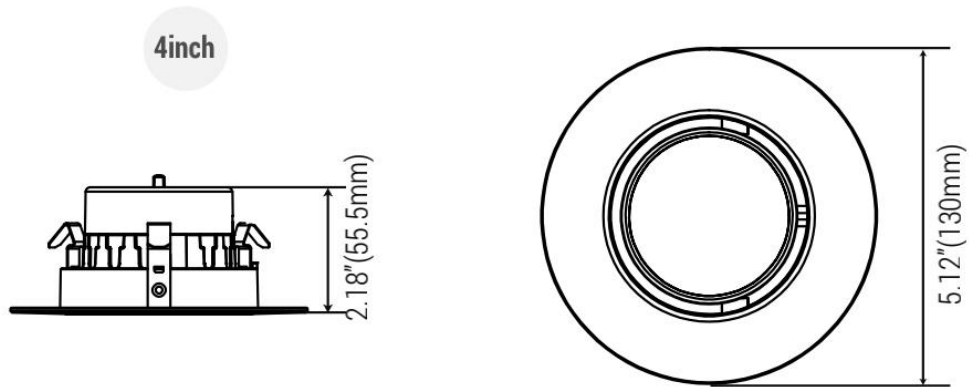

SPECIFICATION

- Model: 4HVCT10GRWH
- Size: 4inch
- Wattage: 10W
- Lumens: 634lm/676lm/708lm/720lm/677lm
- Voltage: 120V
- Power Frequency: 60Hz
- Power Factor: >0.9
- 5CCT: 2700K/3000K/3500K/4000K/5000K
- CRI: 90
- Beam Angle: 100°
- Material: AL+PC
- Lifespan: ≥50,000hours
- Operating Temp: (-4°F~ 113°F) -20~45°C
- Dimmable: Triac Dimming
- Rating: Suitable for Damp Locations
- Warranty: 5 year limited

ENERGY SAVINGS

80% more energy savings than halogen lamps.

LISTING

ETL Listed. Title24.

Product View

Maximum angle in vertical direction: 60°

Maximum angle in horizontal direction: 360°

Selectable 5CCT: 2700K,3000K,3500K,4000K,5000K

DIMENSION

RECOMMENDED DIMMER

LUTRON				LEVITON	
TG-600PR-WH	TGCL-153PH-LA	SCL-153PH-WH	RNL06	6672	PD-6WCL MACL-153M//MA-R
S-600PR-WH	SLV-600P-AL	GT-600P	MSCL-OP153M	6674	
CTCL-153PDH-WH	DV-600PR-WH	DVCL-153P	IPL06	DSL06	