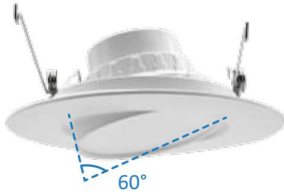

DESCRIPTION

With a swiveling lens, this LED Gimbal Downlight offers the ability to focus light on artwork, walls, and sculptures in your home or office. Tilt the optic 60° and swivel a full 360°. Light to 2700K warm white, 3000K soft white, 3500K natural white, 4000K cool white, or 5000K bright white. This fixture is suitable for most new construction, remodeling, and shallow recessed lighting housings. Suitable for damp locations. Ideal for kitchen, family room, bedroom, bathroom, and common areas in your home or office.

SPECIFICATION

- Model: 4HVCT10GRWH
- Size: 4inch
- Wattage: 10W
- Lumens: 634lm/676lm/708lm/720lm/677lm
- Voltage: 120V
- Power Frequency: 60Hz
- Power Factor: >0.9
- 5CCT: 2700K/3000K/3500K/4000K/5000K
- CRI: 90
- Beam Angle: 100°
- Material: AL+PC
- Lifespan: ≥50,000hours
- Operating Temp: (-4°F~ 113°F) -20~45°C
- Dimmable: Triac Dimming
- Rating: Suitable for Damp Locations
- Warranty: 5 year limited

ENERGY SAVINGS

80% more energy savings than halogen lamps.

LISTING

ETL Listed. Title24.

Product View

Maximum angle in vertical direction: 60°

Maximum angle in horizontal direction: 360°

Selectable 5CCT: 2700K,3000K,3500K,4000K,5000K

DIMENSION

RECOMMENDED DIMMER

LUTRON				LEVITON	
TG-600PR-WH	TGCL-153PH-LA	SCL-153PH-WH	RNL06	6672	PD-6WCL MACL-153M//MA-R
S-600PR-WH	SLV-600P-AL	GT-600P	MSCL-OP153M	6674	
CTCL-153PDH-WH	DV-600PR-WH	DVCL-153P	IPL06	DSL06	