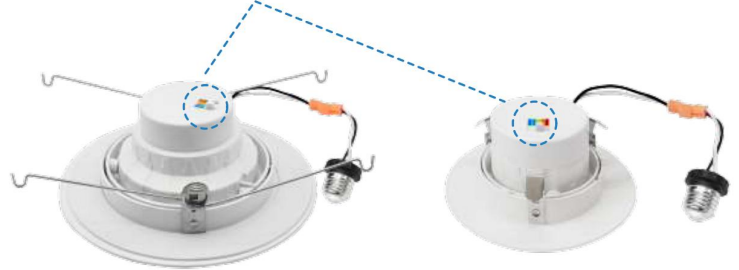

DESCRIPTION

With a swiveling lens, this LED Gimbal Downlight offers the ability to focus light on artwork, walls, and sculptures in your home or office. Tilt the optic 60° and swivel a full 360°. Light to 2700K warm white, 3000K soft white, 3500K natural white, 4000K cool white, or 5000K bright white. This fixture is suitable for most new construction, remodeling, and shallow recessed lighting housings. Suitable for damp locations. Ideal for kitchen, family room, bedroom, bathroom, and common areas in your home or office.

FEATURES

- Retrofits in existing incandescent can housing
- E26 screw base adapter connects directly to standard socket
- 90+ CRI, superior color rendering performance
- with an E26 base adapter and spring clips, which makes the installation extremely easy

ENERGY SAVINGS

80% more energy savings than halogen lamps.

LISTING

ETL Listed. Title24.

Product View

Maximum angle in vertical direction: 60°

Maximum angle in horizontal direction: 360°

Selectable 5CCT: 2700K,3000K,3500K,4000K,5000K

DIMENSION

RECOMMENDED DIMMER

LUTRON				LEVITON	
TG-600PR-WH	TGCL-153PH-LA	SCL-153PH-WH	RNL06	6672	PD-6WCL MACL-153M//MA-R
S-600PR-WH	SLV-600P-AL	GT-600P	MSCL-OP153M	6674	
CTCL-153PDH-WH	DV-600PR-WH	DVCL-153P	IPL06	DSL06	