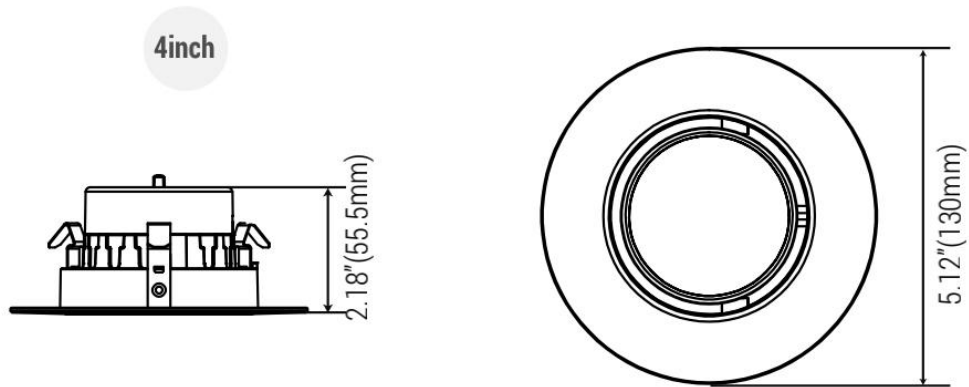

## LISTING

ETL Listed. Energy Star. Title24.

**Product View**

Maximum angle in vertical direction: 60°

Maximum angle in horizontal direction: 360°

Selectable 5CCT: 2700K,3000K,3500K,4000K,5000K

**DIMENSION**