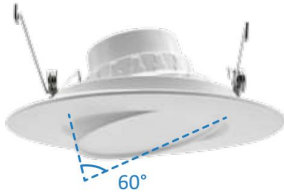

## DESCRIPTION

With a swiveling lens, this LED Gimbal Downlight offers the ability to focus light on artwork, walls, and sculptures in your home or office. Tilt the optic 60° and swivel a full 360°. Light to 2700K warm white, 3000K soft white, 3500K natural white, 4000K cool white, or 5000K bright white. This fixture is suitable for most new construction, remodeling, and shallow recessed lighting housings. Suitable for damp locations. Ideal for kitchen, family room, bedroom, bathroom, and common areas in your home or office.

## SPECIFICATION

- Model: 4HVCT10GRWH
- Size: 4inch
- Wattage: 10W
- Lumens: 634lm/676lm/708lm/720lm/677lm
- Voltage: 120V
- Power Frequency: 60Hz
- Power Factor: >0.9
- 5CCT: 2700K/3000K/3500K/4000K/5000K
- CRI: 90
- Beam Angle: 100°
- Material: AL+PC
- Lifespan: ≥50,000hours
- Operating Temp: (-4°F~ 113°F) -20~45°C
- Dimmable: Triac Dimming
- Rating: Suitable for Damp Locations
- Warranty: 5 year limited

## LISTING

ETL Listed. Energy Star. Title24.

**Product View**

Maximum angle in vertical direction: 60°

Maximum angle in horizontal direction: 360°

Selectable 5CCT: 2700K,3000K,3500K,4000K,5000K

**DIMENSION**