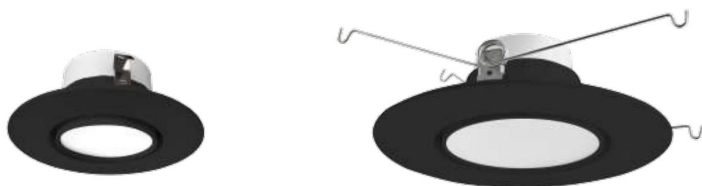

BLACK TRIM OPTION

ACCESSORIES