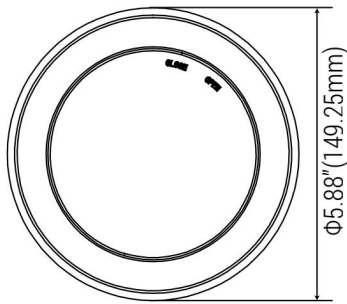

## SPECIFICATION

- Model: 4HVCT10D5WH
- Size: 4inch
- Wattage: 10W
- Lumens: 540lm/591lm/614lm/617lm/586lm
- Voltage: 120V
- Power Frequency: 60Hz
- Power Factor: >0.9
- 5CCT: 2700K/3000K/3500K/4000K/5000K
- CRI: 90
- Beam Angle: 120°
- Material: PC+Iron
- Lifespan: ≥50,000hours
- Operating Temp: (-4°F~ 122°F) -20~40°C
- Dimmable: Triac Dimming
- Rating: Suitable for Wet Locations
- Warranty: 5 year limited

## LISTING

ETL Listed.

**Product View**

FLIP THE SWITCH TO CHOOSE DESIRED CCT

PRODUCT VIEW

**DIMENSION**

**RECOMMENDED DIMMER**

LUTRON				LEVITON	
TG-600PR-WH S-600PR-WH CTCL-153PDH-WH	TGCL-153PH-LA SLV-600P-AL DV-600PR-WH	SCL-153PH-WH GT-600P DVCL-153P	RNL06 MSCL-OP153M IPL06	6672 6674 DSL06	PD-6WCL MACL-153M//MA-R