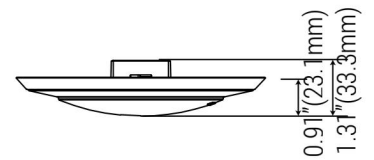

## LISTING

ETL Listed.

**Product View**

FLIP THE SWITCH TO CHOOSE DESIRED CCT

PRODUCT VIEW

**DIMENSION**

**RECOMMENDED DIMMER**

LUTRON				LEVITON	
TG-600PR-WH S-600PR-WH CTCL-153PDH-WH	TGCL-153PH-LA SLV-600P-AL DV-600PR-WH	SCL-153PH-WH GT-600P DVCL-153P	RNL06 MSCL-OP153M IPL06	6672 6674 DSL06	PD-6WCL MACL-153M//MA-R