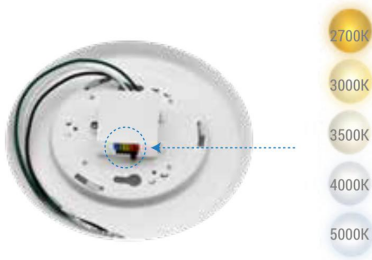

## SPECIFICATION

- Model: 4HVCT10D5WH
- Size: 4inch
- Wattage: 10W
- Lumens: 540lm/591lm/614lm/617lm/586lm
- Voltage: 120V
- Power Frequency: 60Hz
- Power Factor: >0.9
- 5CCT: 2700K/3000K/3500K/4000K/5000K
- CRI: 90
- Beam Angle: 120°
- Material: PC+Iron
- Lifespan: ≥50,000hours
- Operating Temp: (-4°F~ 122°F) -20~40°C
- Dimmable: Triac Dimming
- Rating: Suitable for Wet Locations
- Warranty: 5 year limited

## ENERGY SAVINGS

80% more energy savings than halogen lamps.

## LISTING

ETL Listed.

**Product View**

FLIP THE SWITCH TO CHOOSE DESIRED CCT

PRODUCT VIEW

**DIMENSION**

**RECOMMENDED DIMMER**

LUTRON				LEVITON	
TG-600PR-WH S-600PR-WH CTCL-153PDH-WH	TGCL-153PH-LA SLV-600P-AL DV-600PR-WH	SCL-153PH-WH GT-600P DVCL-153P	RNL06 MSCL-OP153M IPL06	6672 6674 DSL06	PD-6WCL MACL-153M//MA-R