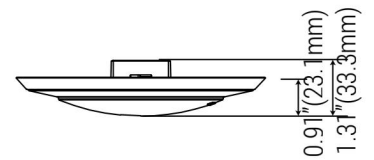

Product View

FLIP THE SWITCH TO CHOOSE DESIRED CCT

PRODUCT VIEW

DIMENSION

RECOMMENDED DIMMER

LUTRON				LEVITON	
TG-600PR-WH S-600PR-WH CTCL-153PDH-WH	TGCL-153PH-LA SLV-600P-AL DV-600PR-WH	SCL-153PH-WH GT-600P DVCL-153P	RNL06 MSCL-OP153M IPL06	6672 6674 DSL06	PD-6WCL MACL-153M//MA-R

a

b

c

d

e

SURFACE MOUNT ACCESSORIES

PART	DESCRIPTION	QUANTITY
c	Wire Nuts	3
d	Screw 1	2

RETROFIT ACCESSORIES

PART	DESCRIPTION	QUANTITY
a	E26 Adapter	1
b	Clips	3
c	Wire Nuts	3
e	Screw 2	3