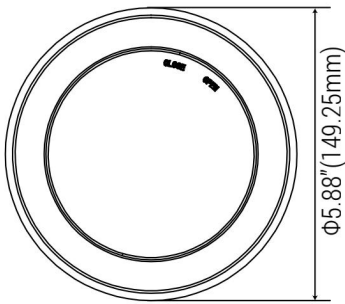

INSTALLATION

With multiple apertures, can be installed into any 4 inch recessed can, or any 2.75 inch junction box.

DIMMING

Compatible with most triac dimmers to give user a smooth 100%-5% dimming to choose the desired brightness.

ELECTRICAL

This fixture is built with the highest quality 120V drivers, ensuring energy efficiency.

SPECIFICATION

- Model: 4HVCT10D5WH
- Size: 4inch
- Wattage: 10W
- Lumens: 540lm/591lm/614lm/617lm/586lm
- Voltage: 120V
- Power Frequency: 60Hz
- Power Factor: >0.9
- 5CCT: 2700K/3000K/3500K/4000K/5000K
- CRI: 90
- Beam Angle: 120°
- Material: PC+Iron
- Lifespan: ≥50,000hours
- Operating Temp: (-4°F~ 122°F) -20~40°C
- Dimmable: Triac Dimming
- Rating: Suitable for Wet Locations
- Warranty: 5 year limited

ENERGY SAVINGS

80% more energy savings than halogen lamps.

LISTING

ETL Listed. Energy Star.

Product View

FLIP THE SWITCH TO CHOOSE DESIRED CCT

PRODUCT VIEW

DIMENSION