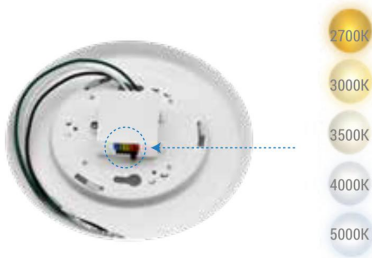

DESCRIPTION

A flexible downlight solution supports surface mounting and retrofit installation . High quality Iron shell with frosted PC diffuser. Features color tunable technology lets the user choose between 2700K, 3000K, 3500K, 4000K, or 5000K.

ELECTRICAL

This fixture is built with the highest quality 120V drivers, ensuring energy efficiency.

SPECIFICATION

- Model: 4HVCT10D5WH
- Size: 4inch
- Wattage: 10W
- Lumens: 540lm/591lm/614lm/617lm/586lm
- Voltage: 120V
- Power Frequency: 60Hz
- Power Factor: >0.9
- 5CCT: 2700K/3000K/3500K/4000K/5000K
- CRI: 90
- Beam Angle: 120°
- Material: PC+Iron
- Lifespan: ≥50,000hours
- Operating Temp: (-4°F~ 122°F) -20~40°C
- Dimmable: Triac Dimming
- Rating: Suitable for Wet Locations
- Warranty: 5 year limited

ENERGY SAVINGS

80% more energy savings than halogen lamps.

LISTING

ETL Listed. Energy Star.

Product View

FLIP THE SWITCH TO CHOOSE DESIRED CCT

PRODUCT VIEW

DIMENSION