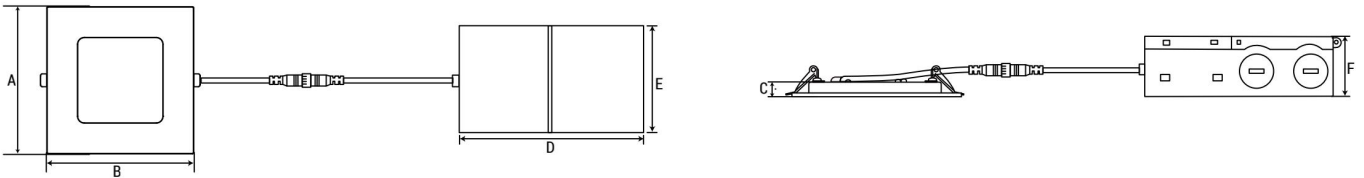

ENERGY SAVINGS

80% more energy savings than halogen lamps.

LISTING

ETL Listed.

Product View

Products View

Selectable CCT & Selectable Wattage

DIMENSION

SIZE	A	B	C	D	E	F
4inch	4.96"(126mm)	4.96"(126mm)	0.49"(12.45mm)	4.73"(120.1mm)	2.77"(70.4mm)	1.34"(34.1mm)
6inch	6.93"(176mm)	6.93"(176mm)	0.49"(12.45mm)	4.73"(120.1mm)	2.77"(70.4mm)	1.34"(34.1mm)

RECOMMENDED DIMMER