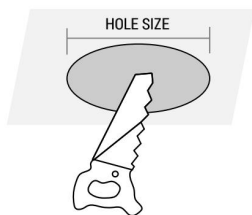

HOLE SIZE

ACCESSORIES

SIZE	HOLE SIZE
4inch	4 21/64"(110mm)
6inch	6 19/64"(160mm)