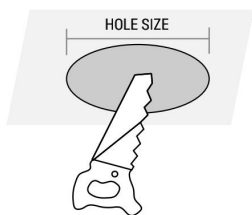

ENERGY SAVINGS

80% more energy savings than halogen lamps.

LISTING

ETL Listed.

Product View

Selectable CCT & Selectable Wattage

Products View

DIMENSION

SIZE	A	B	C	D	E
4inch	Φ4.92"(125mm)	0.39"(9.9mm)	4.73"(120.1mm)	2.77"(70.4mm)	1.34"(34.1mm)
6inch	Φ6.89"(175mm)	0.39"(9.9mm)	4.73"(120.1mm)	2.77"(70.4mm)	1.34"(34.1mm)

RECOMMENDED DIMMER

LUTRON				LEVITON	
TG-600PR-WH S-600PR-WH CTCL-153PDH-WH	TGCL-153PH-LA SLV-600P-AL DV-600PR-WH	SCL-153PH-WH GT-600P DVCL-153P	RNL06 MSCL-OP153M IPL06	6672 6674 DSL06	PD-6WCL MACL-153M//MA-R

HOLE SIZE

SIZE	HOLE SIZE
4inch	4 21/64"(110mm)
6inch	6 19/64"(160mm)

ACCESSORIES

J-Box driver

Connector

Hole cutout card