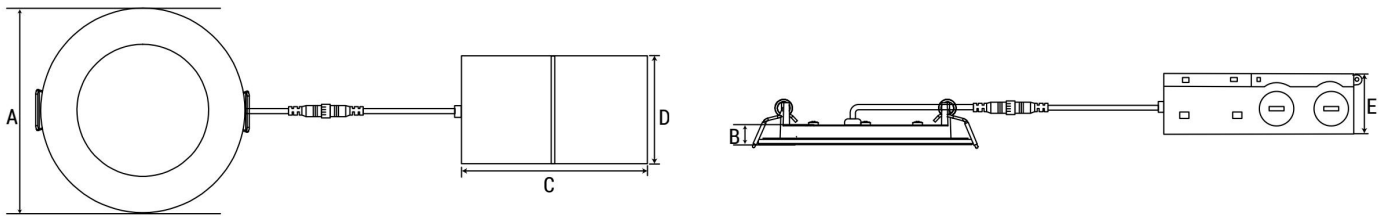

ELECTRICAL

This fixture is built with the highest quality 120V drivers, ensuring energy efficiency.

SPECIFICATION

- Model: 4EJCTSR05
- Size: 4inch
- Wattage: 8W-10W-12W
- Lumens:486Lm-609Lm-738Lm / 502Lm-618Lm-746Lm / 513Lm-638Lm-759Lm / 520Lm-650Lm-780Lm / 509Lm-644Lm-763Lm
- Voltage: 120V
- Power Frequency: 60Hz
- Power Factor: >0.9
- 5CCT: 2700K/3000K/3500K/4000K/5000K
- CRI: 90
- Beam Angle: 120°
- Material: AL+PS
- Lifespan: ≥50,000hours
- Operating Temp: (-4°F~ 113°F) -20~45°C
- Dimmable: Triac dimming
- Rating: Suitable for Wet Locations
- Warranty: 5 year limited

SIZE	A	B	C	D	E
4inch	Φ4.92"(125mm)	0.39"(9.9mm)	4.73"(120.1mm)	2.77"(70.4mm)	1.34"(34.1mm)
6inch	Φ6.89"(175mm)	0.39"(9.9mm)	4.73"(120.1mm)	2.77"(70.4mm)	1.34"(34.1mm)

RECOMMENDED DIMMER

LUTRON				LEVITON	
TG-600PR-WH S-600PR-WH CTCL-153PDH-WH	TGCL-153PH-LA SLV-600P-AL DV-600PR-WH	SCL-153PH-WH GT-600P DVCL-153P	RNL06 MSCL-OP153M IPL06	6672 6674 DSL06	PD-6WCL MACL-153M//MA-R