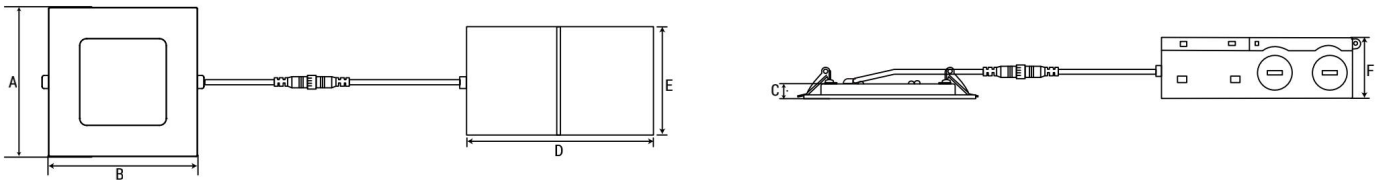

## Product View

4inch&6inch: Easily flip the switch for desired CCT

Products view

## SIZE & DIMENSION & HOLE SIZE

SIZE	A	B	C	D	E	F
4inch	4.96"(126mm)	4.96"(126mm)	0.49"(12.45mm)	4.73"(120.1mm)	2.77"(70.4mm)	1.34"(34.1mm)
6inch	6.93"(176mm)	6.93"(176mm)				

SIZE	HOLE SIZE
4inch	4 21/64"(110mm)
6inch	6 19/64"(160mm)