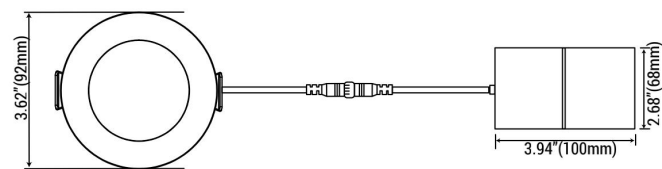

## SPECIFICATION

- Model: 3EJCT06SRS
- Size: 3inch
- Wattage: 6W
- Lumens: 390Lm
- Voltage: 120V
- Power Frequency: 60Hz
- Power Factor: >0.9
- CCT: RGB+(2700K~6500K)
- CRI: 80
- Beam Angle: 120°
- Material: AL+PS
- Lifespan: ≥50,000hours
- Operating Temp: (-4°F~ 113°F) -20~45°C
- Dimmable: Triac Dimming
- Rating: Suitable for Wet Locations
- Warranty: 5 year limited

## DIMENSION