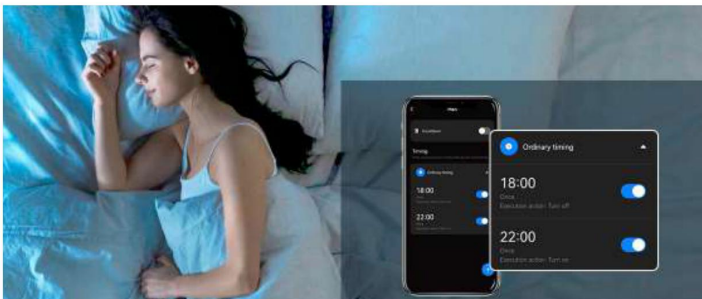

## LISTING

FCC.FCC-ID.

Color: Warm White+Cold White  
Brightness can be adjusted from 1% to 100%.

Control the light in groups.

Color: RGB  
Brightness can be adjusted from 1% to 100%.

Work with Amazon Alexa / Google Home.

Timer function, setting lights on/off automatically.

Multi preset scene modes and DIY scenes to fits any occasions.