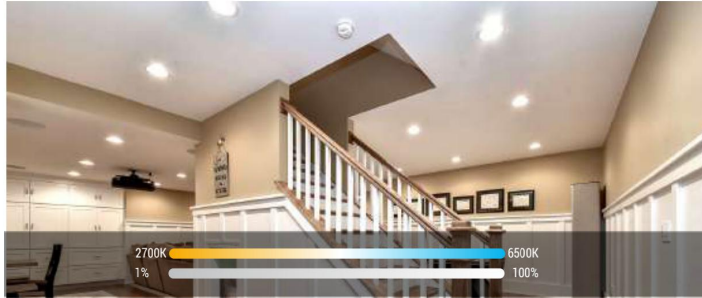

## ENERGY SAVINGS

80% more energy savings than halogen lamps.

## LISTING

FCC.FCC-ID.

Color: Warm White+Cold White  
Brightness can be adjusted from 1% to 100%.

Control the light in groups.

Color: RGB  
Brightness can be adjusted from 1% to 100%.

Work with Amazon Alexa / Google Home.