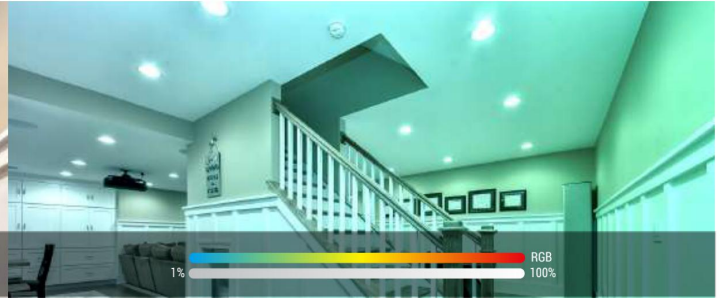

## LISTING

FCC.FCC-ID.

Color: Warm White+Cold White  
Brightness can be adjusted from 1% to 100%.

Control the light in groups.

Color: RGB  
Brightness can be adjusted from 1% to 100%.

Work with Amazon Alexa / Google Home.

Timer function, setting lights on/off automatically.

Multi preset scene modes and DIY scenes to fits any occasions.