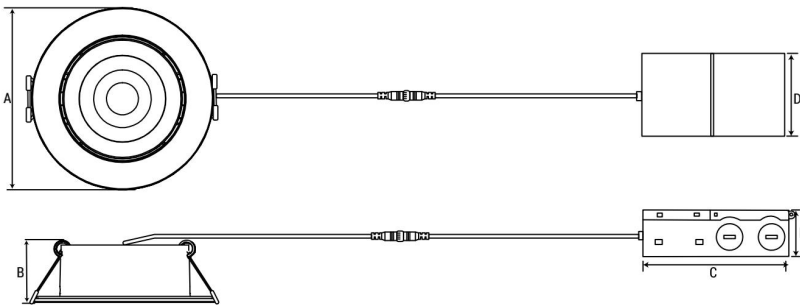

## Product View

Easily flip the switch for desired CCT

Beam Angle 38°

Can be tilt adjusted ±20° from the horizontal position.

## DIMENSION

Size	A	B	C	D	E	F
3inch	Ø3.7"(95mm)	1.18"(30mm)	1.55"(39.4mm)	3.94"(100mm)	2.68"(68mm)	1.34"(34mm)
4inch	Ø5.0"(128mm)	1.38"(35mm)	1.50"(38.1mm)	4.73"(120.1mm)	2.77"(70.4mm)	1.34"(34.1mm)

Size	Hole Size
3inch	3 5/64"(78mm)
4inch	4 21/64"(110mm)