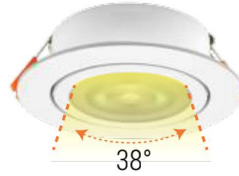

## DESCRIPTION

5CCT Gimbal Recessed Downlight can be tilt adjusted  $\pm 20^\circ$  from the horizontal position. It also has a  $38^\circ$  light beam and a precision lens. This means it delivers uniform brightness without scattering or glare. Ideal for directing light to speciEc areas such as buildings, walls and artwork. Widely used in narrow ceilings, kitchens, bars, living room, bedroom, bathroom, hallway, hotel, office, library and many other places, where you need a bright light.

## SPECIFICATION

- Model: 3EJCT06GRWHE
- Size: 3inch
- Wattage: 6W
- Lumens: 342lm/396lm/420lm/429lm/415lm
- Voltage: 120V
- Power Frequency: 60Hz
- Power Factor:  $>0.9$
- 5CCT: 2700K/3000K/3500K/4000K/5000K
- CRI: 80/90
- Beam Angle:  $38^\circ$
- Material: AL+PC
- Lifespan:  $\geq 50,000$ hours
- Operating Temp: ( $-4^\circ\text{F} \sim 113^\circ\text{F}$ )  $-20 \sim 45^\circ\text{C}$
- Dimmable: Triac Dimming
- Rating: Suitable for Wet Locations
- Warranty: 5 year limited

## Product View

Easily flip the switch for desired CCT

Beam Angle 38°

Can be tilt adjusted ±20° from the horizontal position.

## DIMENSION

Size	A	B	C	D	E	F
3inch	Ø3.7"(95mm)	1.18"(30mm)	1.55"(39.4mm)	3.94"(100mm)	2.68"(68mm)	1.34"(34mm)
4inch	Ø5.0"(128mm)	1.38"(35mm)	1.50"(38.1mm)	4.73"(120.1mm)	2.77"(70.4mm)	1.34"(34.1mm)

Size	Hole Size
3inch	3 5/64"(78mm)
4inch	4 21/64"(110mm)