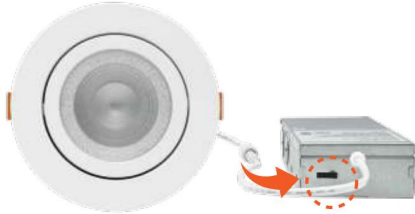

Product View

Easily flip the switch for desired CCT