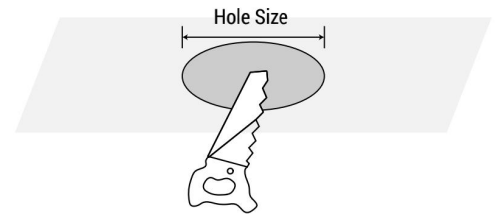

## DESCRIPTION

5CCT Gimbal Recessed Downlight can be tilt adjusted  $\pm 20^\circ$  from the horizontal position. It also has a  $38^\circ$  light beam and a precision lens. This means it delivers uniform brightness without scattering or glare. Ideal for directing light to speciEc areas such as buildings, walls and artwork. Widely used in narrow ceilings, kitchens, bars, living room, bedroom, bathroom, hallway, hotel, office, library and many other places, where you need a bright light.

## Product View

Easily flip the switch for desired CCT

Beam Angle 38°

Can be tilt adjusted ±20° from the horizontal position.

## DIMENSION

Size	A	B	C	D	E	F
3inch	Ø3.7"(95mm)	1.18"(30mm)	1.55"(39.4mm)	3.94"(100mm)	2.68"(68mm)	1.34"(34mm)
4inch	Ø5.0"(128mm)	1.38"(35mm)	1.50"(38.1mm)	4.73"(120.1mm)	2.77"(70.4mm)	1.34"(34.1mm)

Size	Hole Size
3inch	3 5/64"(78mm)
4inch	4 21/64"(110mm)