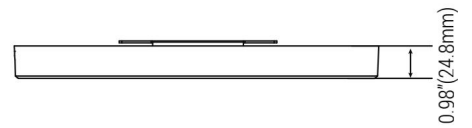

## LISTING

ETL Listed.

**Product View**

EASILY FLIP THE SWITCH FOR DESIRED CCT

**PRODUCTS VIEW**

**DIMENSION**

**RECOMMENDED DIMMER**

LUTRON				LEVITON	
TG-600PR-WH	TGCL-153PH-LA	SCL-153PH-WH	RNL06	6672	PD-6WCL MACL-153M//MA-R
S-600PR-WH	SLV-600P-AL	GT-600P	MSCL-OP153M	6674	
CTCL-153PDH-WH	DV-600PR-WH	DVCL-153P	IPL06	DSL06	